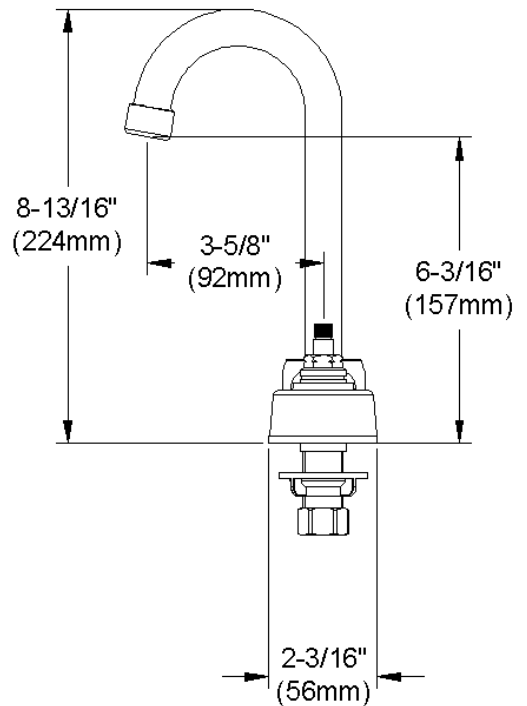

SIDE VIEW

Job Name:	Item #:
Notes:	
Architect/Engineer Approval:	Date: 10/8/2005

For warranty information go to www.elkayusa.com