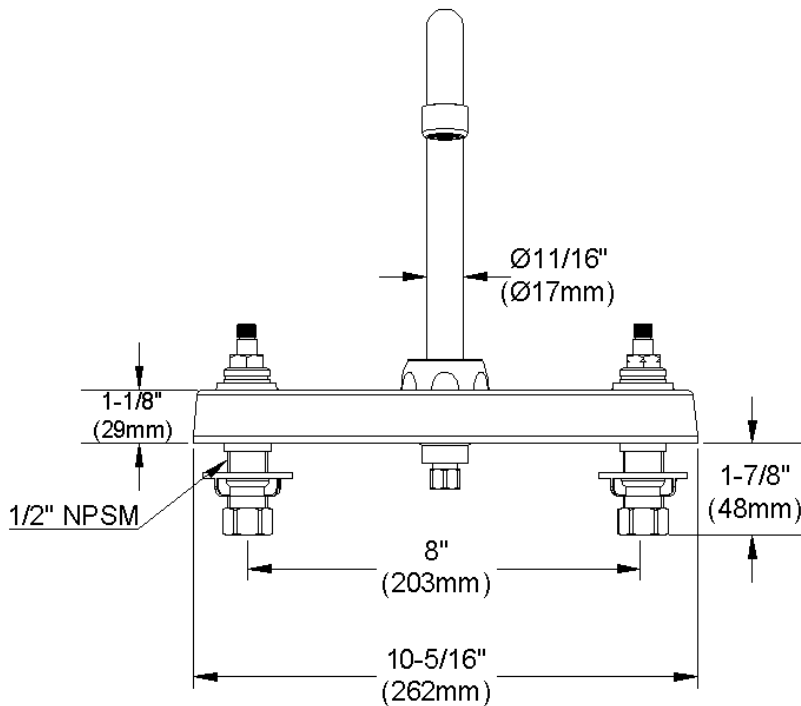

#### GENERAL FEATURES

- Quarter turn ceramic disc cartridge
- Solid brass construction
- Chrome finish
- Replacement cartridge A70001 for cold
- Replacement cartridge A70002 for hot
- Includes spout swing restriction pin

#### COMPLIES WITH:

- ASME/ANSI A112.18.1
- CSA B125-01
- NSF/ANSI 61
- ADA
- UPC/CUPC
- IAPMO Listed

Wristblade Handle 6 inch, Two Piece

Replacement Handle A55388  
Replacement Escutcheon A55390

**FRONT VIEW**