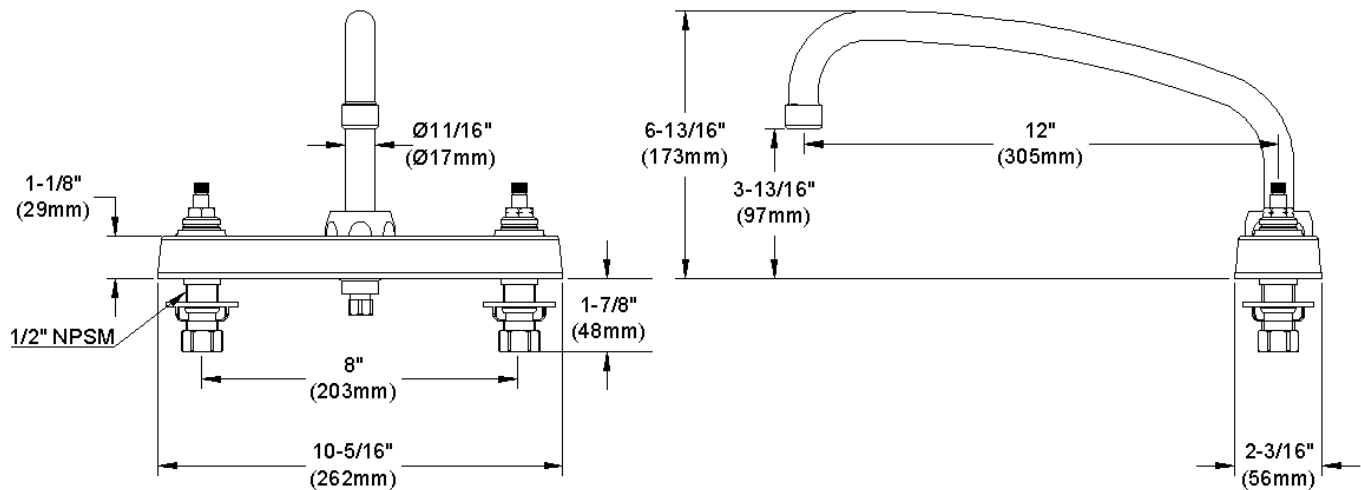

ELKAY[®]

SPECIFICATIONS

Commercial Faucet Model LK810AT12L2 Deck Mount 8" Center Arc Tube 12"

GENERAL FEATURES

- Quarter turn ceramic disc cartridge
- Solid brass construction
- Chrome finish
- Replacement cartridge A70001 for cold
- Replacement cartridge A70002 for hot
- Includes spout swing restriction pin

COMPLIES WITH:

- ASME/ANSI A112.18.1
- CSA B125-01
- NSF/ANSI 61
- ADA
- UPC/CUPC
- IAPMO Listed

Lever Handle 2 inch, Two Piece

Replacement Handle A55385
Replacement Escutcheon A55390

FRONT VIEW

(shown less handles)