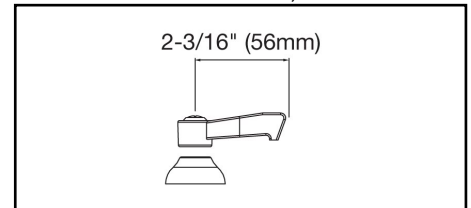

ELKAY[®]

SPECIFICATIONS

Commercial Faucet Model LK810AT12L2 Deck Mount 8" Center Arc Tube 12"

GENERAL FEATURES

- Quarter turn ceramic disc cartridge
- Solid brass construction
- Chrome finish
- Replacement cartridge A70001 for cold
- Replacement cartridge A70002 for hot
- Includes spout swing restriction pin

COMPLIES WITH:

- ASME/ANSI A112.18.1
- CSA B125-01
- NSF/ANSI 61
- ADA
- UPC/CUPC
- IAPMO Listed

Lever Handle 2 inch, Two Piece

Replacement Handle A55385
Replacement Escutcheon A55390

FRONT VIEW

(shown less handles)