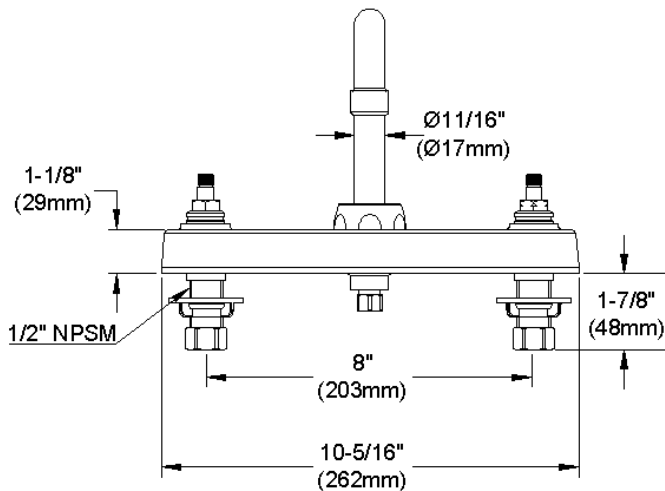

#### GENERAL FEATURES

- Quarter turn ceramic disc cartridge
- Solid brass construction
- Chrome finish
- Replacement cartridge A70001 for cold
- Replacement cartridge A70002 for hot
- Includes spout swing restriction pin

#### COMPLIES WITH:

- ASME/ANSI A112.18.1
- CSA B125-01
- NSF/ANSI 61
- ADA
- UPC/CUPC
- IAPMO Listed

Wristblade Handle 6 inch, Two Piece

Replacement Handle A55388  
Replacement Escutcheon A55390

**FRONT VIEW**