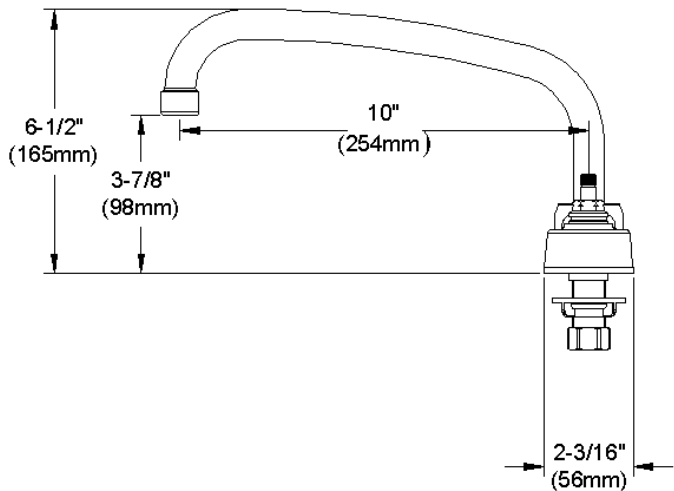

SIDE VIEW

Job Name:	Item #:
Notes:	
Architect/Engineer Approval:	Date: 10/28/2005

For warranty information go to www.elkayusa.com