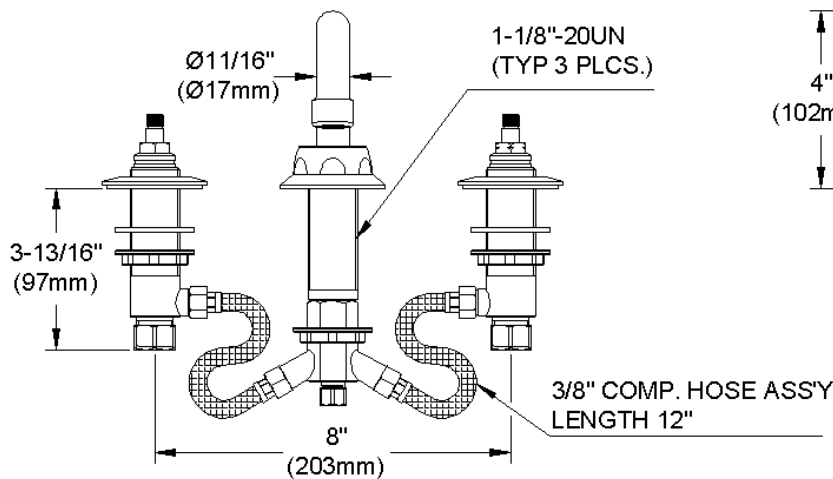

ELKAY[®]

SPECIFICATIONS

Commercial Faucet Model LK800TS08T6 Deck Mount 8" Center Tube Spout 8"

GENERAL FEATURES

- Adjustable mounting up to 8" spread
- Quarter turn ceramic disc cartridge
- Solid brass construction
- Chrome finish
- Replacement cartridge A70001 for cold
- Replacement cartridge A70002 for hot
- Includes spout swing restriction pin

COMPLIES WITH:

- ASME/ANSI A112.18.1
- CSA B125-01
- NSF/ANSI 61
- ADA
- UPC/CUPC
- IAPMO Listed

Wristblade Handle 6 inch, Two Piece

Replacement Handle A55388
Replacement Escutcheon A55390

FRONT VIEW

(shown less handles)