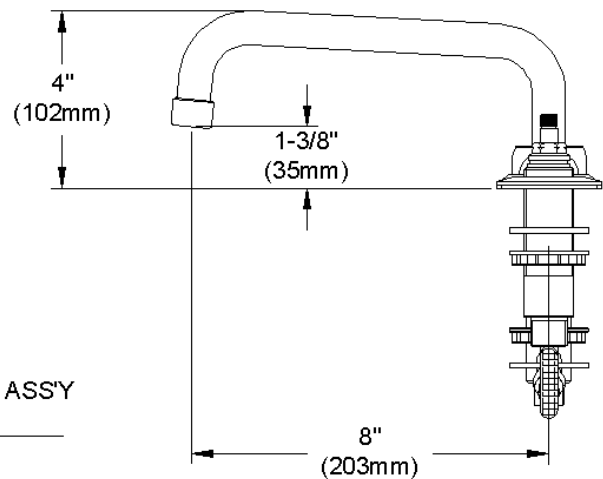

ELKAY[®]

SPECIFICATIONS

Commercial Faucet Model LK800TS08T6 Deck Mount 8" Center Tube Spout 8"

GENERAL FEATURES

- Adjustable mounting up to 8" spread
- Quarter turn ceramic disc cartridge
- Solid brass construction
- Chrome finish
- Replacement cartridge A70001 for cold
- Replacement cartridge A70002 for hot
- Includes spout swing restriction pin

COMPLIES WITH:

- ASME/ANSI A112.18.1
- CSA B125-01
- NSF/ANSI 61
- ADA
- UPC/CUPC
- IAPMO Listed

Wristblade Handle 6 inch, Two Piece

Replacement Handle A55388
Replacement Escutcheon A55390

FRONT VIEW

(shown less handles)