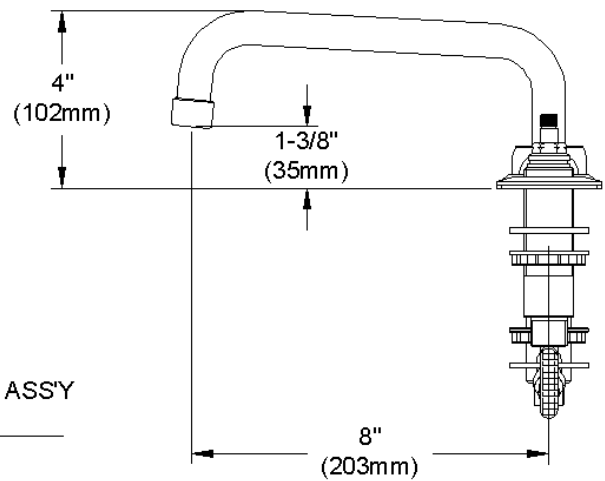

ELKAY[®]

SPECIFICATIONS

Commercial Faucet Model LK800TS08T4 Deck Mount 8" Center Tube Spout 8"

GENERAL FEATURES

- Adjustable mounting up to 8" spread
- Quarter turn ceramic disc cartridge
- Solid brass construction
- Chrome finish
- Replacement cartridge A70001 for cold
- Replacement cartridge A70002 for hot
- Includes spout swing restriction pin

COMPLIES WITH:

- ASME/ANSI A112.18.1
- CSA B125-01
- NSF/ANSI 61
- ADA
- UPC/CUPC
- IAPMO Listed

Wristblade Handle 4 inch, Two Piece

Replacement Handle A55387
Replacement Escutcheon A55390

FRONT VIEW

(shown less handles)