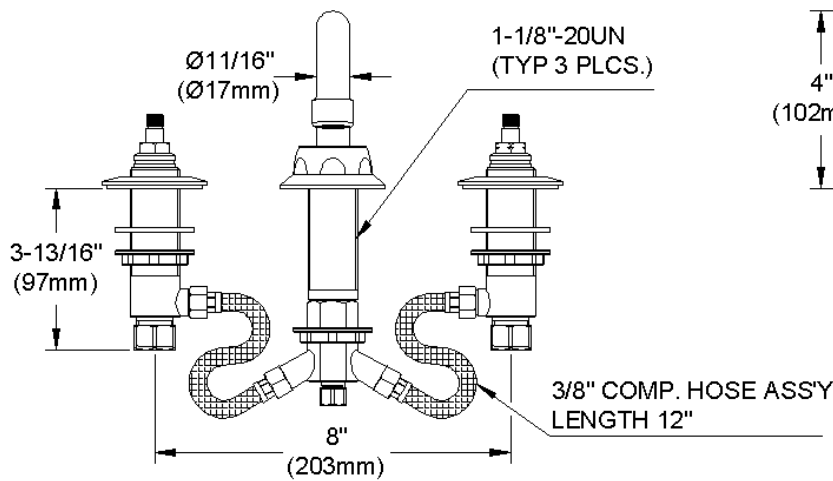

ELKAY[®]

SPECIFICATIONS

Commercial Faucet Model LK800TS08T4 Deck Mount 8" Center Tube Spout 8"

GENERAL FEATURES

- Adjustable mounting up to 8" spread
- Quarter turn ceramic disc cartridge
- Solid brass construction
- Chrome finish
- Replacement cartridge A70001 for cold
- Replacement cartridge A70002 for hot
- Includes spout swing restriction pin

COMPLIES WITH:

- ASME/ANSI A112.18.1
- CSA B125-01
- NSF/ANSI 61
- ADA
- UPC/CUPC
- IAPMO Listed

Wristblade Handle 4 inch, Two Piece

Replacement Handle A55387
Replacement Escutcheon A55390

FRONT VIEW

(shown less handles)