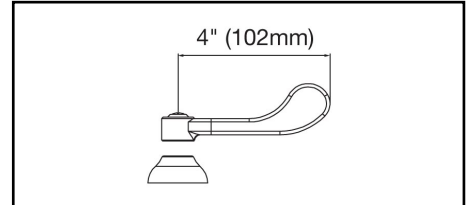

ELKAY[®]

SPECIFICATIONS

Commercial Faucet Model LK800TS08T4 Deck Mount 8" Center Tube Spout 8"

GENERAL FEATURES

- Adjustable mounting up to 8" spread
- Quarter turn ceramic disc cartridge
- Solid brass construction
- Chrome finish
- Replacement cartridge A70001 for cold
- Replacement cartridge A70002 for hot
- Includes spout swing restriction pin

COMPLIES WITH:

- ASME/ANSI A112.18.1
- CSA B125-01
- NSF/ANSI 61
- ADA
- UPC/CUPC
- IAPMO Listed

Wristblade Handle 4 inch, Two Piece

Replacement Handle A55387
Replacement Escutcheon A55390

FRONT VIEW

(shown less handles)