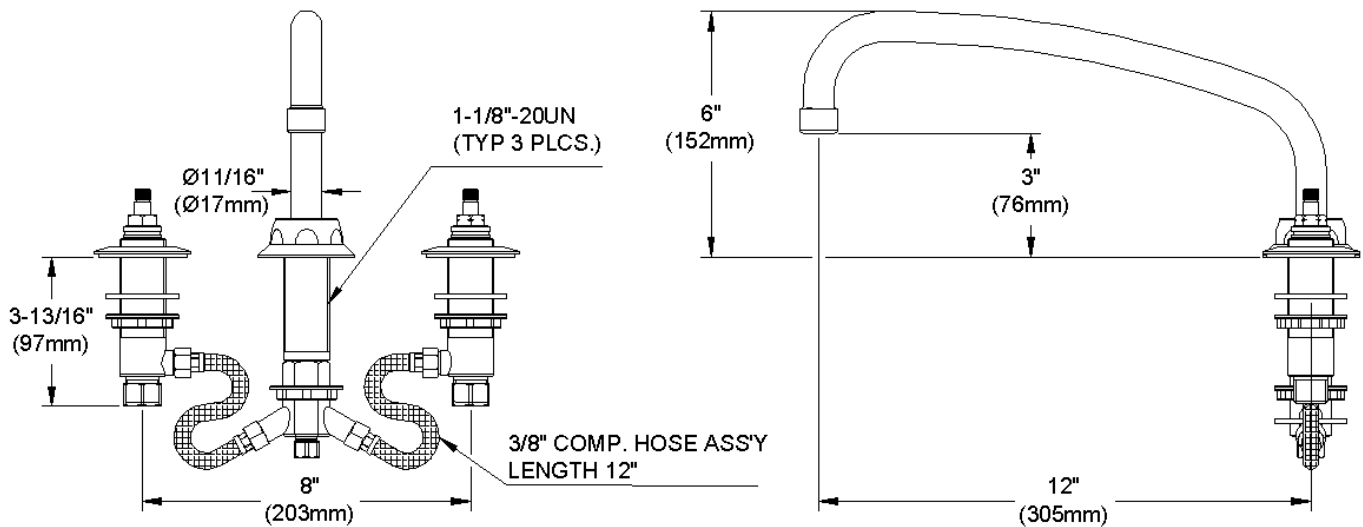

#### GENERAL FEATURES

- Adjustable mounting up to 8" spread
- Quarter turn ceramic disc cartridge
- Solid brass construction
- Chrome finish
- Replacement cartridge A70001 for cold
- Replacement cartridge A70002 for hot
- Includes spout swing restriction pin

#### COMPLIES WITH:

- ASME/ANSI A112.18.1
- CSA B125-01
- NSF/ANSI 61
- ADA
- UPC/CUPC
- IAPMO Listed

Wristblade Handle 6 inch, Two Piece

Replacement Handle A55388  
Replacement Escutcheon A55390

**FRONT VIEW**