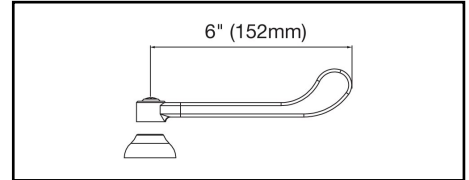

ELKAY®

SPECIFICATIONS

Commercial Faucet Model LK800AT12T6 Deck Mount 8" Center Arc Tube 12"

GENERAL FEATURES

- Adjustable mounting up to 8" spread
- Quarter turn ceramic disc cartridge
- Solid brass construction
- Chrome finish
- Replacement cartridge A70001 for cold
- Replacement cartridge A70002 for hot
- Includes spout swing restriction pin

COMPLIES WITH:

- ASME/ANSI A112.18.1
- CSA B125-01
- NSF/ANSI 61
- ADA
- UPC/CUPC
- IAPMO Listed

Wristblade Handle 6 inch, Two Piece

Replacement Handle A55388
Replacement Escutcheon A55390