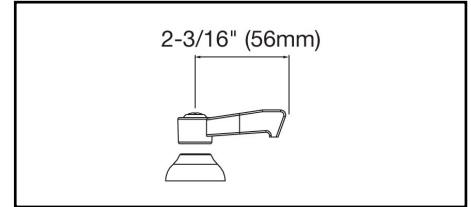

ELKAY[®]

SPECIFICATIONS

Commercial Faucet Model LK800AT12L2 Deck Mount 8" Center Arc Tube 12"

GENERAL FEATURES

- Adjustable mounting up to 8" spread
- Quarter turn ceramic disc cartridge
- Solid brass construction
- Chrome finish
- Replacement cartridge A70001 for cold
- Replacement cartridge A70002 for hot
- Includes spout swing restriction pin

COMPLIES WITH:

- ASME/ANSI A112.18.1
- CSA B125-01
- NSF/ANSI 61
- ADA
- UPC/CUPC
- IAPMO Listed

Lever Handle 2 inch, Two Piece

Replacement Handle A55385
Replacement Escutcheon A55390

FRONT VIEW

(shown less handles)