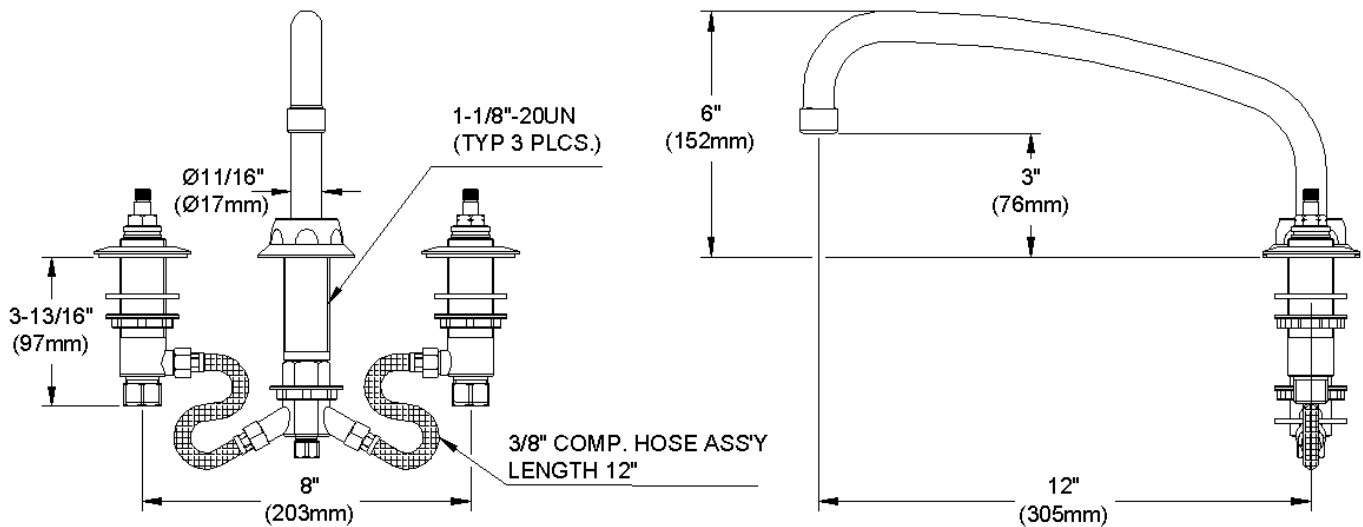

ELKAY[®]

SPECIFICATIONS

Commercial Faucet Model LK800AT12L2 Deck Mount 8" Center Arc Tube 12"

GENERAL FEATURES

- Adjustable mounting up to 8" spread
- Quarter turn ceramic disc cartridge
- Solid brass construction
- Chrome finish
- Replacement cartridge A70001 for cold
- Replacement cartridge A70002 for hot
- Includes spout swing restriction pin

COMPLIES WITH:

- ASME/ANSI A112.18.1
- CSA B125-01
- NSF/ANSI 61
- ADA
- UPC/CUPC
- IAPMO Listed

Lever Handle 2 inch, Two Piece

Replacement Handle A55385
Replacement Escutcheon A55390

FRONT VIEW

(shown less handles)