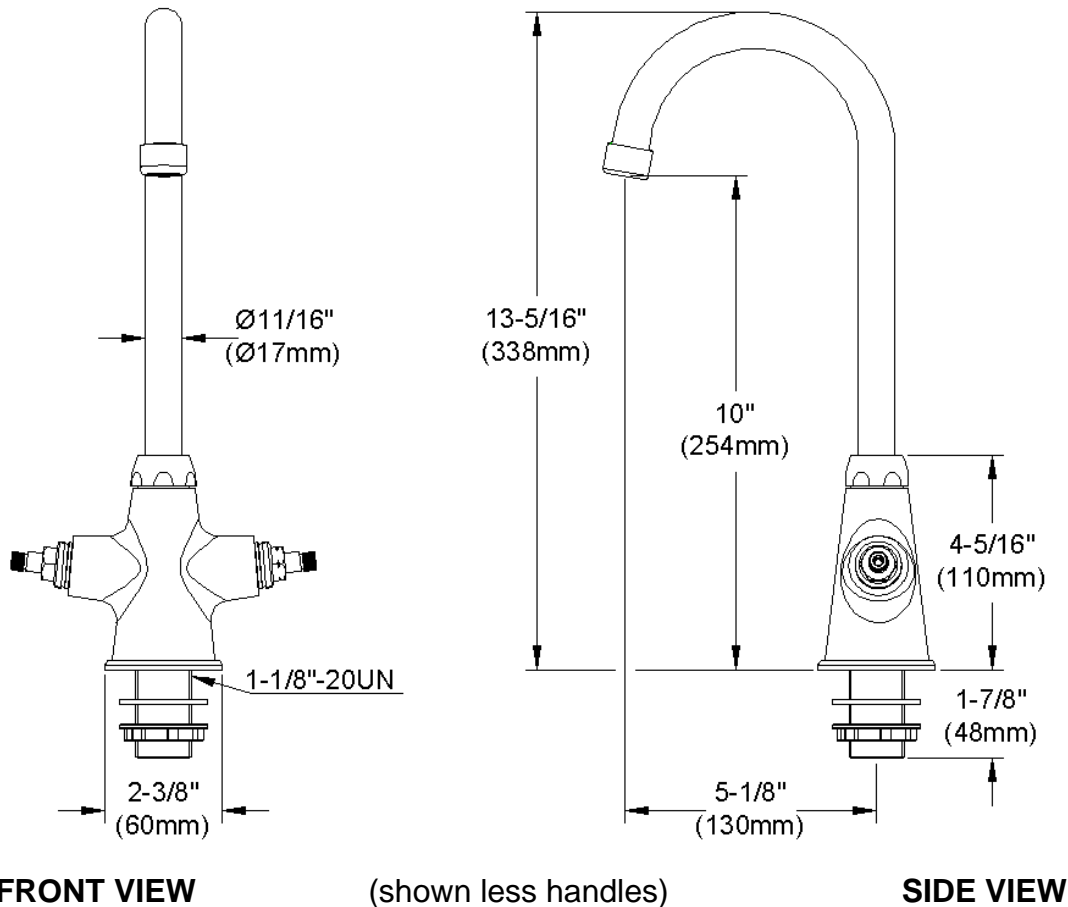

#### GENERAL FEATURES

- Quarter turn ceramic disc cartridge
- Solid brass construction
- Chrome Finish
- Replacement cartridge A70001 for cold
- Replacement cartridge A70002 for hot
- Includes spout swing restriction pin
- Dual control

#### COMPLIES WITH:

- ASME/ANSI A112.18.1
- CSA B125-01
- NSF/ANSI 61
- ADA
- UPC/CUPC
- IAPMO Listed

Wristblade Handle 6 inch, Two Piece

Replacement Handle A55388  
Replacement Escutcheon A55391

<b>Job Name:</b>	<b>Item #:</b>
<b>Notes:</b>	
<b>Architect/Engineer Approval:</b>	<b>Date:</b> 10/18/2005