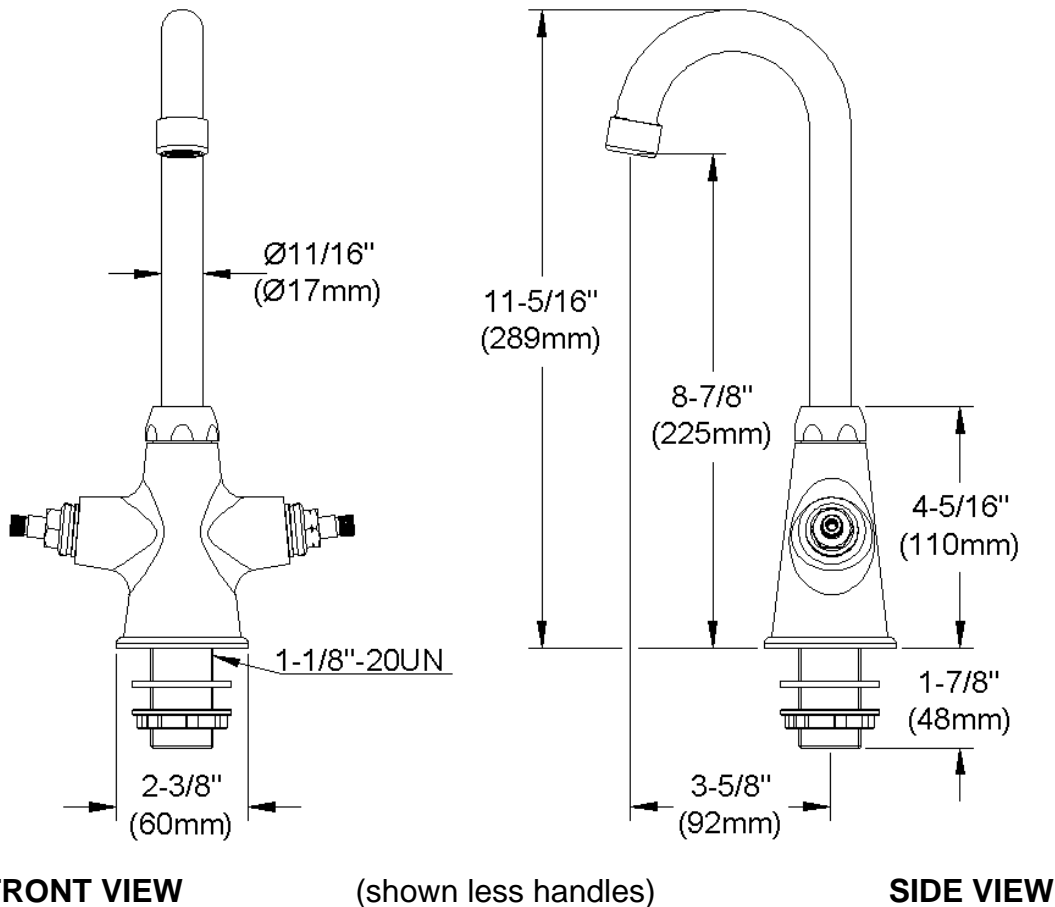

ELKAY[®]

SPECIFICATIONS

Commercial Faucet Model LK500GN04L2 Deck Mount Single Hole Gooseneck 4"

GENERAL FEATURES

- Quarter turn ceramic disc cartridge
- Solid brass construction
- Chrome Finish
- Replacement cartridge A70001 for cold
- Replacement cartridge A70002 for hot
- Includes spout swing restriction pin
- Dual control

COMPLIES WITH:

- ASME/ANSI A112.18.1
- CSA B125-01
- NSF/ANSI 61
- ADA
- UPC/CUPC
- IAPMO Listed

Lever Handle 2 inch, Two Piece

Replacement Handle A55385
Replacement Escutcheon A55391

Job Name:	Item #:
Notes:	
Architect/Engineer Approval:	Date: 10/18/2005