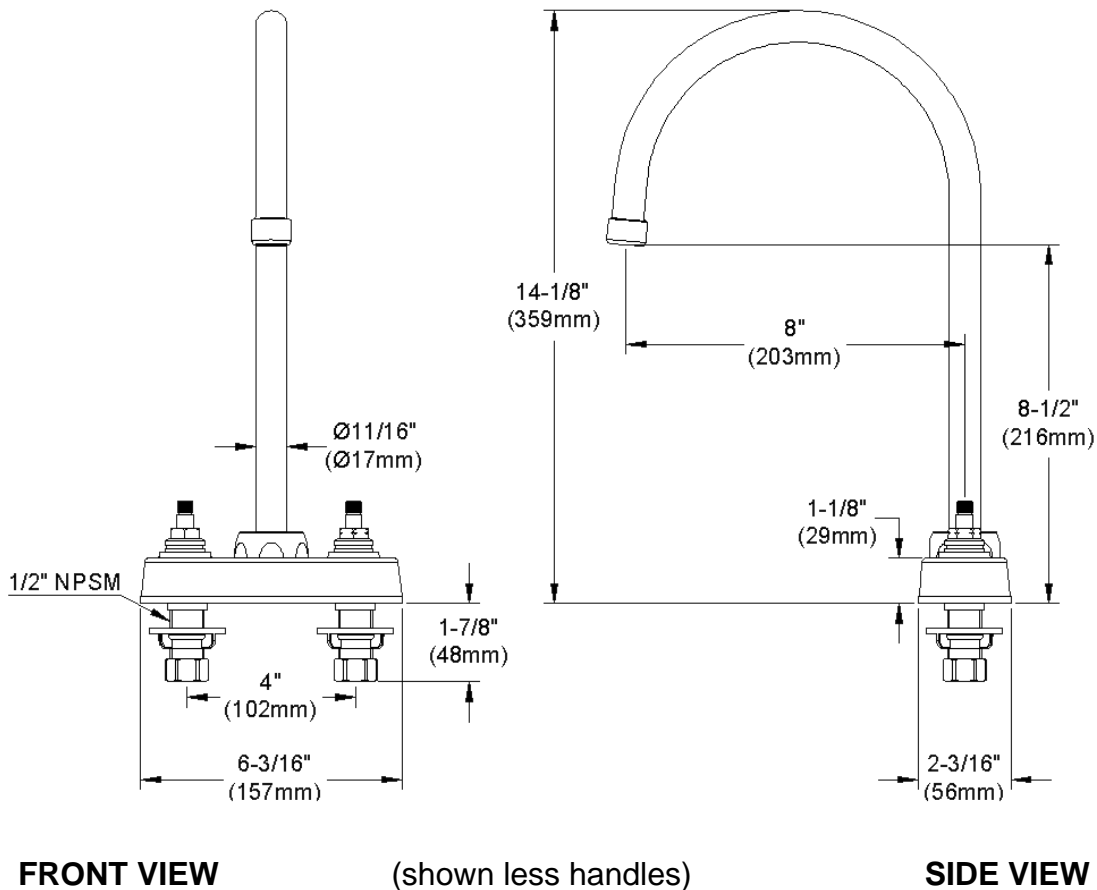

#### GENERAL FEATURES

- Quarter turn ceramic disc cartridge
- Solid brass construction
- Chrome finish
- Replacement cartridge A70001 for cold
- Replacement cartridge A70002 for hot
- Includes spout swing restriction pin

#### COMPLIES WITH:

- ASME/ANSI A112.18.1
- CSA B125-01
- NSF/ANSI 61
- ADA
- UPC/CUPC
- IAPMO Listed

Wristblade Handle 6 inch, Two Piece

Replacement Handle A55388  
Replacement Escutcheon A55390

<b>Job Name:</b>	<b>Item #:</b>
<b>Notes:</b>	
<b>Architect/Engineer Approval:</b>	<b>Date:</b> 10/18/2005