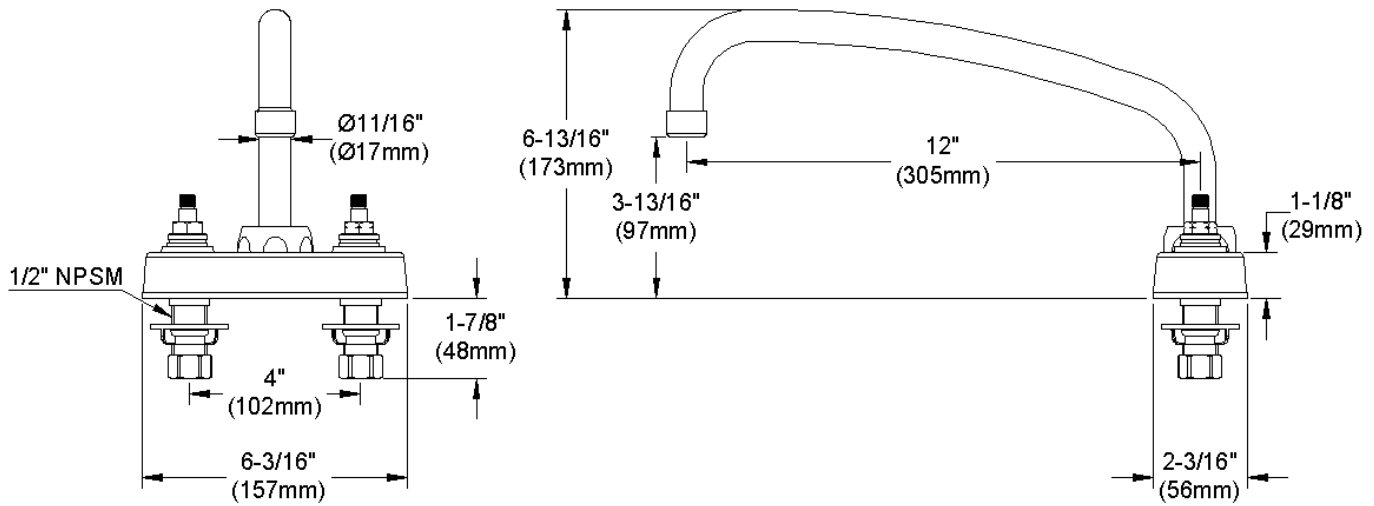

ELKAY[®]

SPECIFICATIONS

Commercial Faucet Model LK406AT12T6 Deck Mount 4" Center Arc Tube 12"

GENERAL FEATURES

- Quarter turn ceramic disc cartridge
- Solid brass construction
- Chrome finish
- Replacement cartridge A70001 for cold
- Replacement cartridge A70002 for hot
- Includes spout swing restriction pin

COMPLIES WITH:

- ASME/ANSI A112.18.1
- CSA B125-01
- NSF/ANSI 61
- ADA
- UPC/CUPC
- IAPMO Listed

Wristblade Handle 6 inch, Two Piece

Replacement Handle A55388
Replacement Escutcheon A55390

FRONT VIEW

(shown less handles)