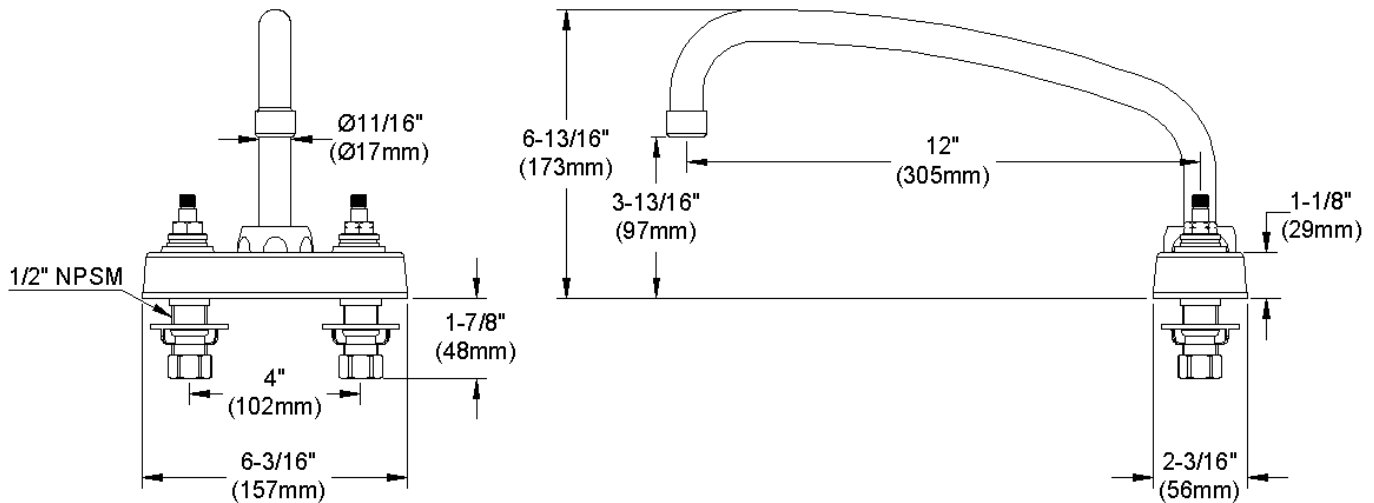

ELKAY[®]

SPECIFICATIONS

Commercial Faucet Model LK406AT12L2 Deck Mount 4" Center Arc Tube 12"

GENERAL FEATURES

- Quarter turn ceramic disc cartridge
- Solid brass construction
- Chrome finish
- Replacement cartridge A70001 for cold
- Replacement cartridge A70002 for hot
- Includes spout swing restriction pin

COMPLIES WITH:

- ASME/ANSI A112.18.1
- CSA B125-01
- NSF/ANSI 61
- ADA
- UPC/CUPC
- IAPMO Listed

Lever Handle 2 inch, Two Piece

Replacement Handle A55385
Replacement Escutcheon A55390

FRONT VIEW

(shown less handles)