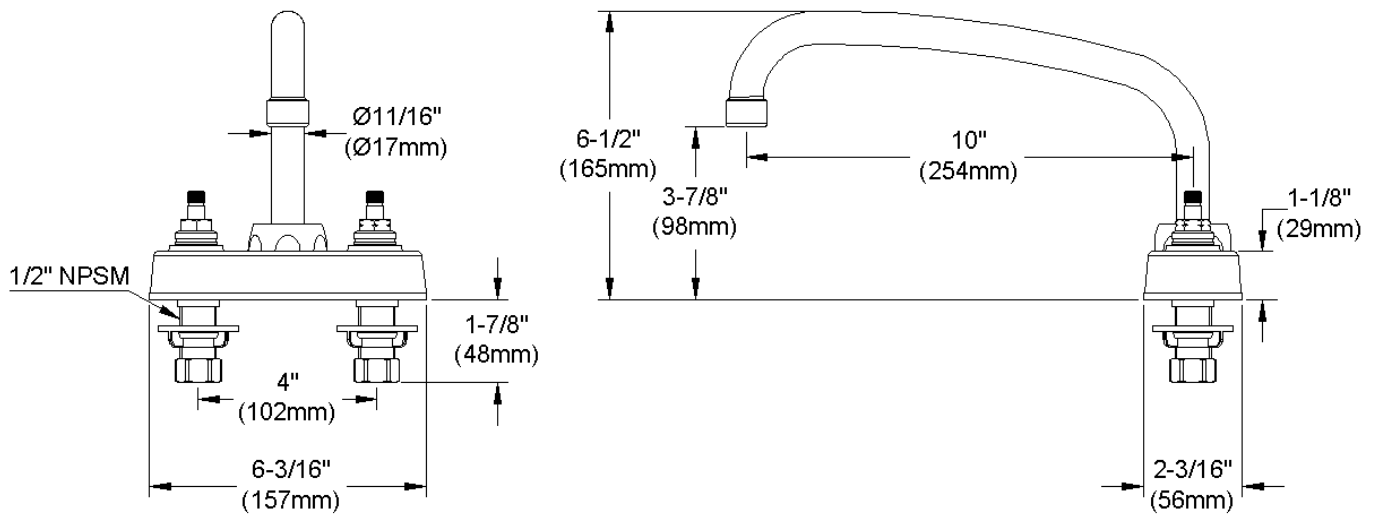

ELKAY[®]

SPECIFICATIONS

Commercial Faucet Model LK406AT10T6 Deck Mount 4" Center Arc Tube 10"

GENERAL FEATURES

- Quarter turn ceramic disc cartridge
- Solid brass construction
- Chrome finish
- Replacement cartridge A70001 for cold
- Replacement cartridge A70002 for hot
- Includes spout swing restriction pin

COMPLIES WITH:

- ASME/ANSI A112.18.1
- CSA B125-01
- NSF/ANSI 61
- ADA
- UPC/CUPC
- IAPMO Listed

Wristblade Handle 6 inch, Two Piece

Replacement Handle A55388
Replacement Escutcheon A55390

FRONT VIEW

(shown less handles)