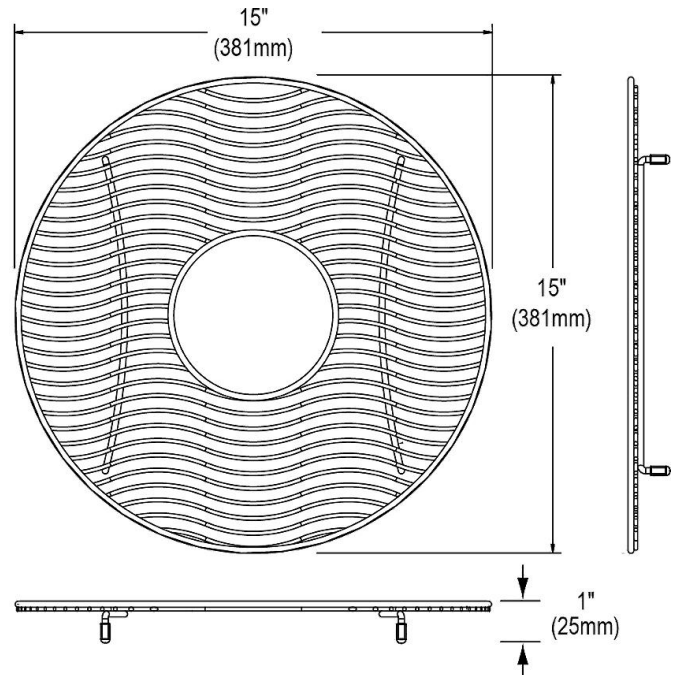

AMERICAN PRIDE. A LIFETIME TRADITION.

Like your family, the Elkay family has values and traditions that endure. For almost a century, Elkay has been a family-owned and operated company, providing thousands of jobs that support our families and communities.

[Clean and Care Manual (PDF)](#)

[Clean and Care Manual (PDF)](#)

[Warranty (PDF)](#)