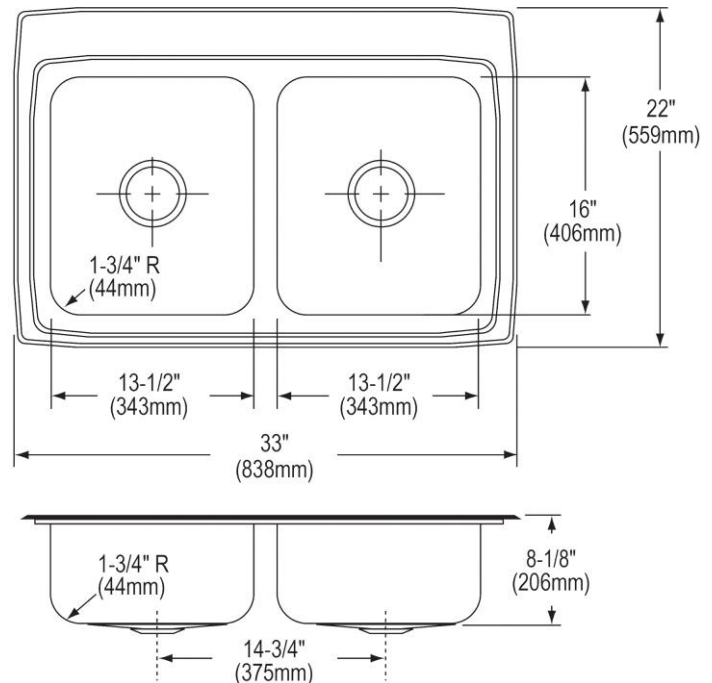

AMERICAN PRIDE. A LIFETIME TRADITION.

Like your family, the Elkay family has values and traditions that endure. For almost a century, Elkay has been a family-owned and operated company, providing thousands of jobs that support our families and communities.

Sinks are listed by IAPMO® as meeting the applicable requirements of the Uniform Plumbing Code®, International Plumbing Code®, and National Plumbing Code of Canada.

Product Compliance: BUY AMERICAN ACT
ASME A112.19.3/CSA B45.4

[Clean and Care Manual (PDF)](#)

[Installation Instructions (PDF)](#)

[Limited Lifetime Warranty (PDF)](#)

Similar models are available with: extra deep bowls,
U Channel mounting system