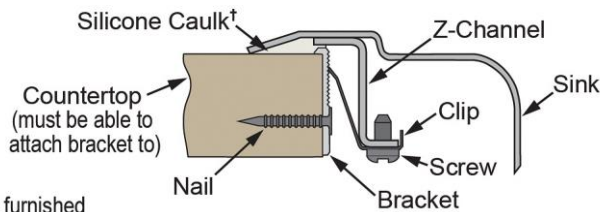

Installation Profile:

†Not furnished

PART: _____ QTY: _____

PROJECT: _____

CONTACT: _____

DATE: _____

NOTES: _____

APPROVAL: _____