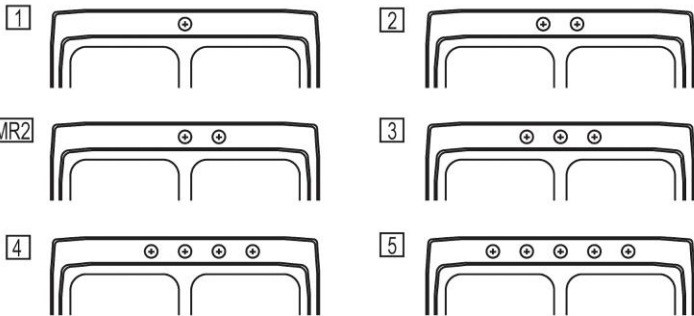

PRODUCT SPECIFICATIONS

Gourmet (Lustertone®) Stainless Steel Double Bowl Top Mount Quick-Clip® Sink. Overall dimensions are 33" x 22" x 8-1/8". Sink is manufactured from 18 gauge 304 Stainless Steel with a Lustrous Highlighted Satin finish, Center drain placement and SoundGuard®.

Installation Type:	Top Mount
Material:	304 Stainless Steel
Special Features:	Quick-Clip Mounting System
Finish:	Lustrous Highlighted Satin
Gauge:	18
Sound Deadening:	SoundGuard®
Number of Bowls:	2
Sink Dimensions:	33" x 22" x 8-1/8"
Bowl 1 Dimensions:	13-1/2" x 16" x 7-3/4"
Bowl 2 Dimensions:	13-1/2" x 16" x 7-3/4"
Drain Size:	3-1/2" (89mm)
Drain Location:	Center
Minimum Cabinet Size:	36"
Mounting Hardware:	Included for 3/4" (19mm) countertop
Cutout Template #:	1000001189

Template is available for download at [elkay.com](#)

Cutout Dimensions for Top Mount Installation:

32-3/8" x 21-3/8" (822mm x 543mm) with 1-1/2" (38mm) corner radius

Hole Drilling Configurations:

1-1/2" (38mm) Diameter Faucet Holes on 4" (102mm) Centers