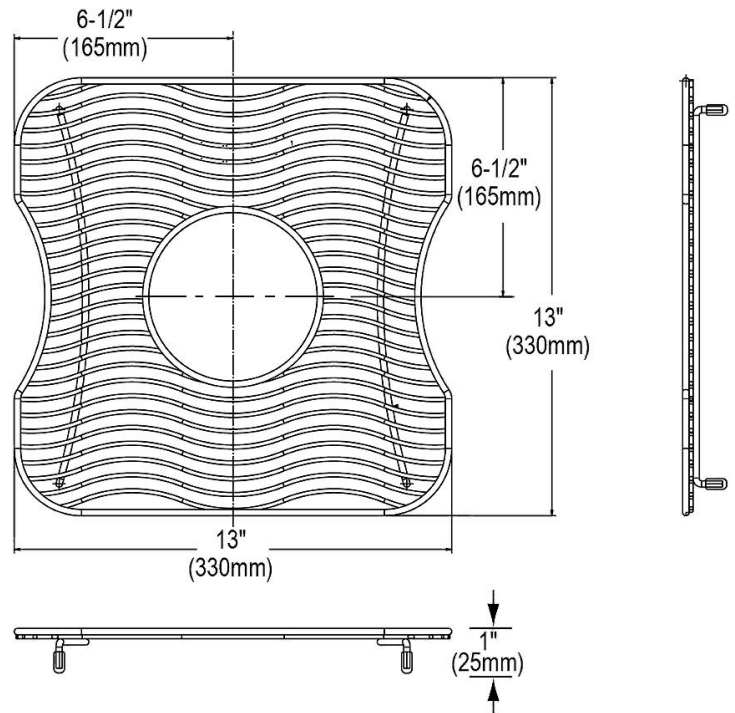

AMERICAN PRIDE. A LIFETIME TRADITION.

Like your family, the Elkay family has values and traditions that endure. For almost a century, Elkay has been a family-owned and operated company, providing thousands of jobs that support our families and communities.

[Clean and Care Manual (PDF)](#)

[Clean and Care Manual (PDF)](#)

[Warranty (PDF)](#)