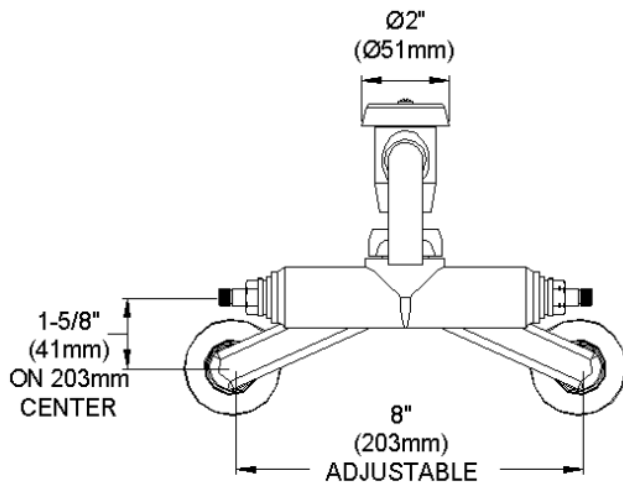

ELKAY[®]

SPECIFICATIONS

Commercial Faucet Model LK945VS07T6T Wall Mount 3"-8" Adjustable Centers Vented Spout 7"

GENERAL FEATURES

- Quarter turn ceramic disc cartridge
- Solid brass construction
- Chrome finish
- Replacement cartridge A70001 for cold
- Replacement cartridge A70002 for hot
- Includes spout swing restriction pin
- 2" offset for adjustable installation, 1/2" NPT Female Inlets

COMPLIES WITH:

- ASME/ANSI A112.18.1
- CSA B125-01
- NSF/ANSI 61
- ADA
- UPC/CUPC
- IAPMO Listed

Wristblade Handle 6 inch, Two Piece

Replacement Handle A55388
Replacement Escutcheon A55391

FRONT VIEW

(shown less handles)