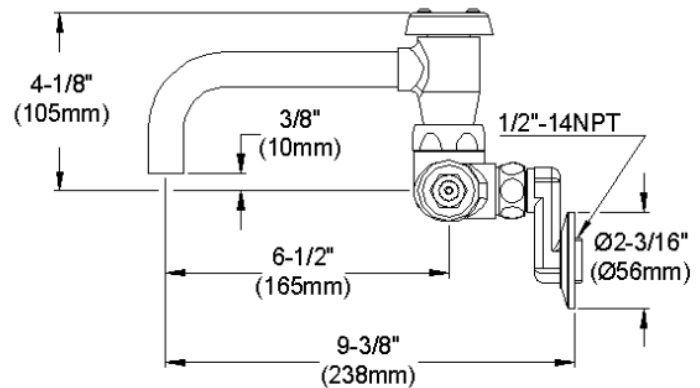

ELKAY[®]

SPECIFICATIONS

Commercial Faucet Model LK945VS07T6T Wall Mount 3"-8" Adjustable Centers Vented Spout 7"

GENERAL FEATURES

- Quarter turn ceramic disc cartridge
- Solid brass construction
- Chrome finish
- Replacement cartridge A70001 for cold
- Replacement cartridge A70002 for hot
- Includes spout swing restriction pin
- 2" offset for adjustable installation, 1/2" NPT Female Inlets

COMPLIES WITH:

- ASME/ANSI A112.18.1
- CSA B125-01
- NSF/ANSI 61
- ADA
- UPC/CUPC
- IAPMO Listed

Wristblade Handle 6 inch, Two Piece

Replacement Handle A55388
Replacement Escutcheon A55391

FRONT VIEW

(shown less handles)