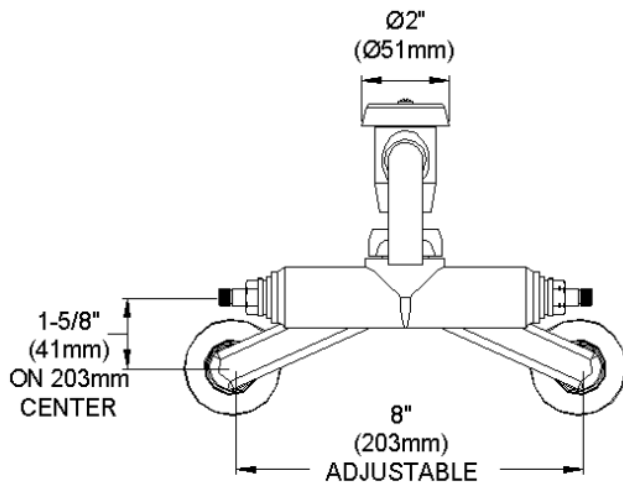

ELKAY[®]

SPECIFICATIONS

Commercial Faucet Model LK945VS07T4T Wall Mount 3"-8" Adjustable Centers Vented Spout 7"

GENERAL FEATURES

- Quarter turn ceramic disc cartridge
- Solid brass construction
- Chrome finish
- Replacement cartridge A70001 for cold
- Replacement cartridge A70002 for hot
- Includes spout swing restriction pin
- 2" offset for adjustable installation, 1/2" NPT Female Inlets

COMPLIES WITH:

- ASME/ANSI A112.18.1
- CSA B125-01
- NSF/ANSI 61
- ADA
- UPC/CUPC
- IAPMO Listed

Wristblade Handle 4 inch, Two Piece

Replacement Handle A55387

Replacement Escutcheon A55391

FRONT VIEW

(shown less handles)