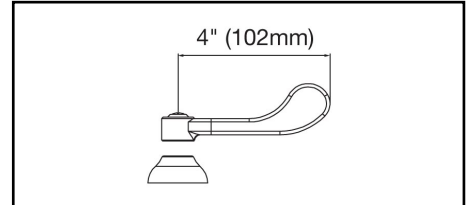

ELKAY[®]

SPECIFICATIONS

Commercial Faucet Model LK945VS07T4T Wall Mount 3"-8" Adjustable Centers Vented Spout 7"

GENERAL FEATURES

- Quarter turn ceramic disc cartridge
- Solid brass construction
- Chrome finish
- Replacement cartridge A70001 for cold
- Replacement cartridge A70002 for hot
- Includes spout swing restriction pin
- 2" offset for adjustable installation, 1/2" NPT Female Inlets

COMPLIES WITH:

- ASME/ANSI A112.18.1
- CSA B125-01
- NSF/ANSI 61
- ADA
- UPC/CUPC
- IAPMO Listed

Wristblade Handle 4 inch, Two Piece

Replacement Handle A55387

Replacement Escutcheon A55391

FRONT VIEW

(shown less handles)