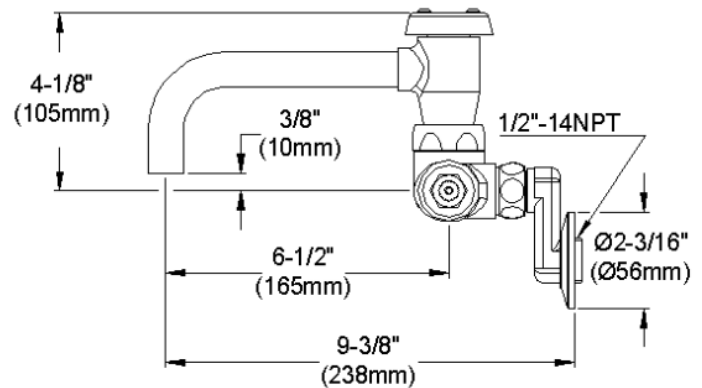

ELKAY[®]

SPECIFICATIONS

Commercial Faucet Model LK945VS07T4T Wall Mount 3"-8" Adjustable Centers Vented Spout 7"

GENERAL FEATURES

- Quarter turn ceramic disc cartridge
- Solid brass construction
- Chrome finish
- Replacement cartridge A70001 for cold
- Replacement cartridge A70002 for hot
- Includes spout swing restriction pin
- 2" offset for adjustable installation, 1/2" NPT Female Inlets

COMPLIES WITH:

- ASME/ANSI A112.18.1
- CSA B125-01
- NSF/ANSI 61
- ADA
- UPC/CUPC
- IAPMO Listed

Wristblade Handle 4 inch, Two Piece

Replacement Handle A55387

Replacement Escutcheon A55391

FRONT VIEW

(shown less handles)