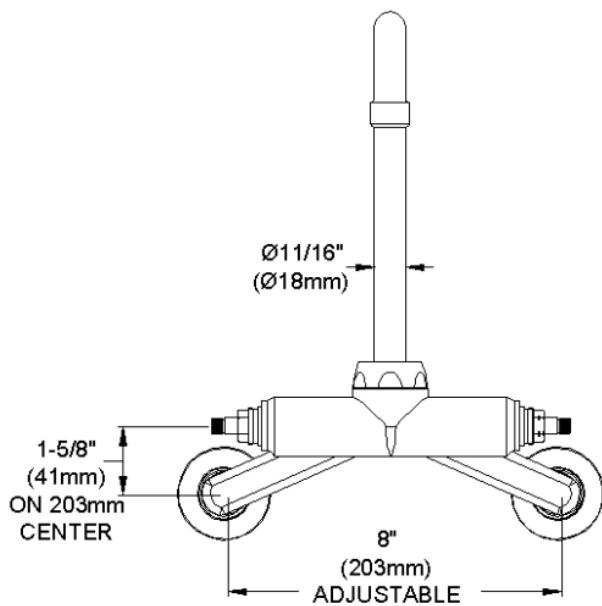

ELKAY[®]

SPECIFICATIONS

Commercial Faucet Model LK945HA08T6T Wall Mount 3"-8" Adjustable Centers High Arc 8"

GENERAL FEATURES

- Quarter turn ceramic disc cartridge
- Solid brass construction
- Chrome finish
- Replacement cartridge A70001 for cold
- Replacement cartridge A70002 for hot
- Includes spout swing restriction pin
- 2" offset for adjustable installation, 1/2" NPT Female Inlets

COMPLIES WITH:

- ASME/ANSI A112.18.1
- CSA B125-01
- NSF/ANSI 61
- ADA
- UPC/CUPC
- IAPMO Listed

Wristblade Handle 6 inch, Two Piece

Replacement Handle A55388
Replacement Escutcheon A55391

FRONT VIEW

(shown less handles)