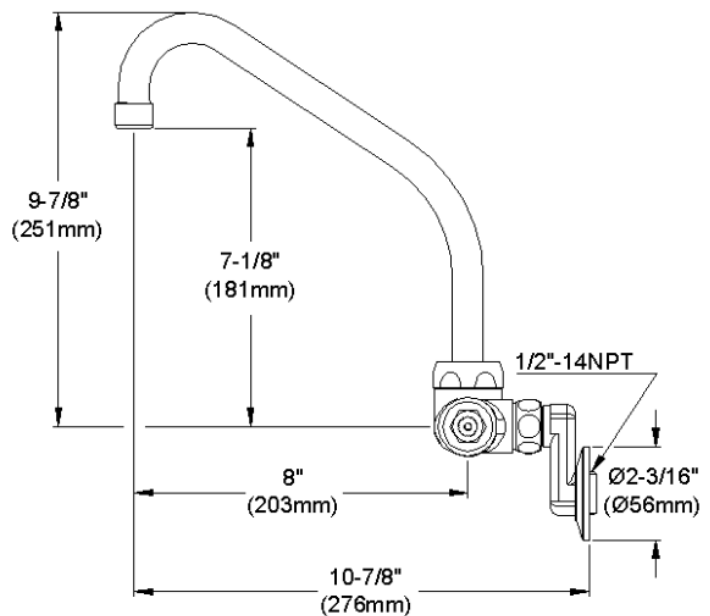

ELKAY[®]

SPECIFICATIONS

Commercial Faucet Model LK945HA08T6T Wall Mount 3"-8" Adjustable Centers High Arc 8"

GENERAL FEATURES

- Quarter turn ceramic disc cartridge
- Solid brass construction
- Chrome finish
- Replacement cartridge A70001 for cold
- Replacement cartridge A70002 for hot
- Includes spout swing restriction pin
- 2" offset for adjustable installation, 1/2" NPT Female Inlets

COMPLIES WITH:

- ASME/ANSI A112.18.1
- CSA B125-01
- NSF/ANSI 61
- ADA
- UPC/CUPC
- IAPMO Listed

Wristblade Handle 6 inch, Two Piece

Replacement Handle A55388
Replacement Escutcheon A55391

FRONT VIEW

(shown less handles)