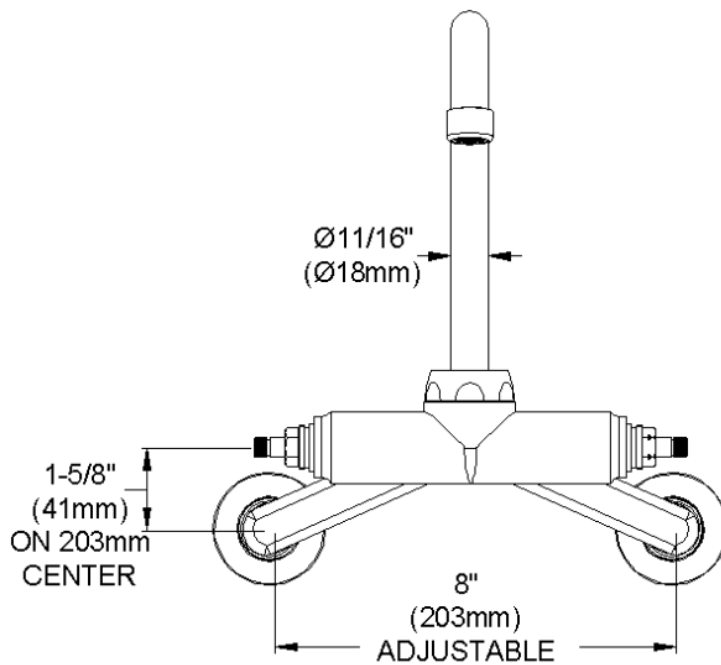

#### GENERAL FEATURES

- Quarter turn ceramic disc cartridge
- Solid brass construction
- Chrome finish
- Replacement cartridge A70001 for cold
- Replacement cartridge A70002 for hot
- Includes spout swing restriction pin
- 2" offset for adjustable installation, 1/2" NPT Female Inlets

#### COMPLIES WITH:

- ASME/ANSI A112.18.1
- CSA B125-01
- NSF/ANSI 61
- ADA
- UPC/CUPC
- IAPMO Listed

Lever Handle 2 inch, Two Piece

Replacement Handle A55385  
Replacement Escutcheon A55391

**FRONT VIEW**