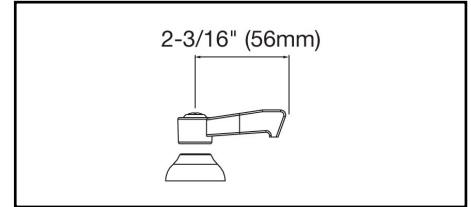

ELKAY®

SPECIFICATIONS

Commercial Faucet Model LK945GN04L2T Wall Mount 3"-8" Adjustable Centers Gooseneck 4"

GENERAL FEATURES

- Quarter turn ceramic disc cartridge
- Solid brass construction
- Chrome finish
- Replacement cartridge A70001 for cold
- Replacement cartridge A70002 for hot
- Includes spout swing restriction pin
- 2" offset for adjustable installation, 1/2" NPT Female Inlets

COMPLIES WITH:

- ASME/ANSI A112.18.1
- CSA B125-01
- NSF/ANSI 61
- ADA
- UPC/CUPC
- IAPMO Listed

Lever Handle 2 inch, Two Piece

Replacement Handle A55385
Replacement Escutcheon A55391