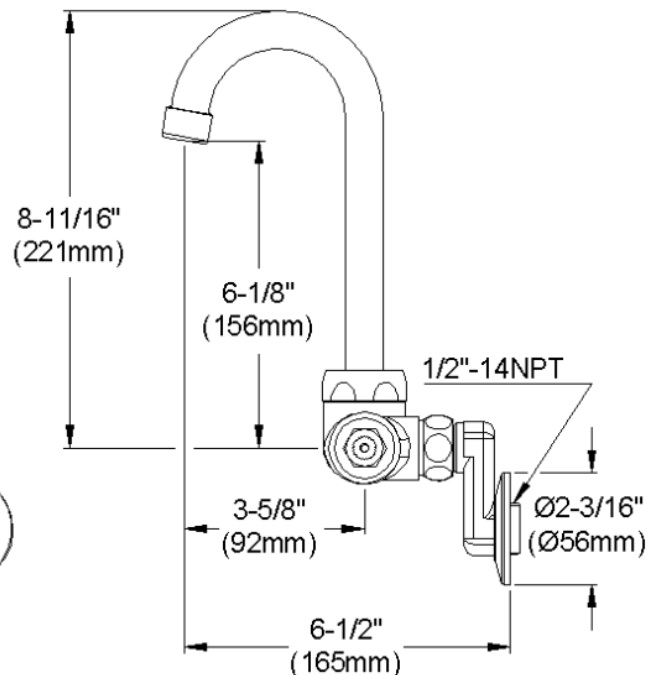

#### GENERAL FEATURES

- Quarter turn ceramic disc cartridge
- Solid brass construction
- Chrome finish
- Replacement cartridge A70001 for cold
- Replacement cartridge A70002 for hot
- Includes spout swing restriction pin
- 2" offset for adjustable installation, 1/2" NPT Female Inlets

#### COMPLIES WITH:

- ASME/ANSI A112.18.1
- CSA B125-01
- NSF/ANSI 61
- ADA
- UPC/CUPC
- IAPMO Listed

Lever Handle 2 inch, Two Piece

Replacement Handle A55385  
Replacement Escutcheon A55391

**FRONT VIEW**

(shown less handles)

**SIDE VIEW**

<b>Job Name:</b>	<b>Item #:</b>
<b>Notes:</b>	
<b>Architect/Engineer Approval:</b>	<b>Date:</b> 10/17/2005

For warranty information go to [www.elkayusa.com](http://www.elkayusa.com)