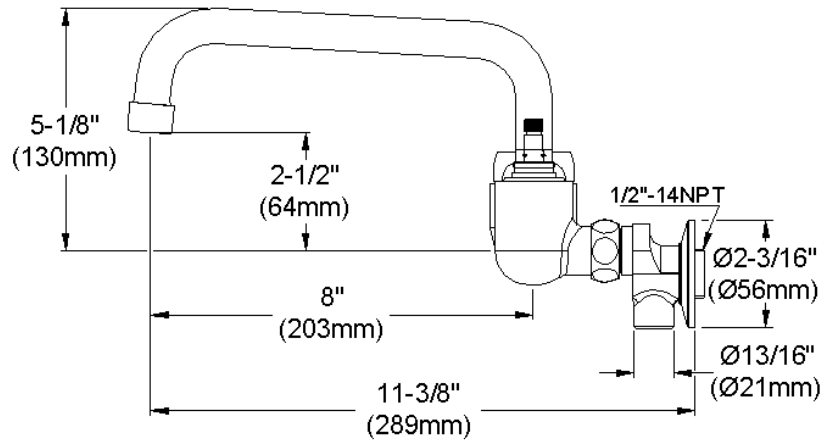

ELKAY[®]

SPECIFICATIONS

Commercial Faucet Model LK940TS08T6S Wall Mount 8" Center Tube Spout 8"

GENERAL FEATURES

- Quarter turn ceramic disc cartridge
- Solid brass construction
- Chrome finish
- Replacement cartridge A70001 for cold
- Replacement cartridge A70002 for hot
- Includes spout swing restriction pin
- Shut off valve with 1/2" NPT Female Inlets

COMPLIES WITH:

- ASME/ANSI A112.18.1
- CSA B125-01
- NSF/ANSI 61
- ADA
- UPC/CUPC
- IAPMO Listed

Wristblade Handle 6 inch, Two Piece

Replacement Handle A55388
Replacement Escutcheon A55390

FRONT VIEW

(shown less handles)