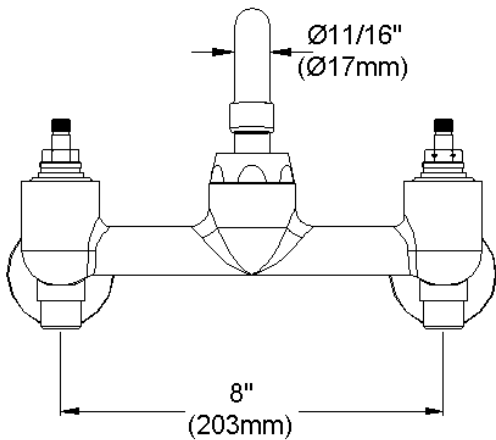

ELKAY[®]

SPECIFICATIONS

Commercial Faucet Model LK940TS08T6S Wall Mount 8" Center Tube Spout 8"

GENERAL FEATURES

- Quarter turn ceramic disc cartridge
- Solid brass construction
- Chrome finish
- Replacement cartridge A70001 for cold
- Replacement cartridge A70002 for hot
- Includes spout swing restriction pin
- Shut off valve with 1/2" NPT Female Inlets

COMPLIES WITH:

- ASME/ANSI A112.18.1
- CSA B125-01
- NSF/ANSI 61
- ADA
- UPC/CUPC
- IAPMO Listed

Wristblade Handle 6 inch, Two Piece

Replacement Handle A55388
Replacement Escutcheon A55390

FRONT VIEW

(shown less handles)