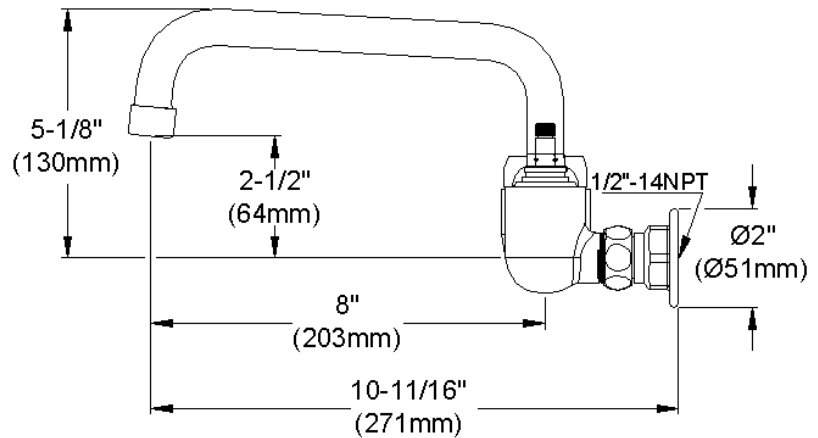

ELKAY[®]

SPECIFICATIONS

Commercial Faucet Model LK940TS08T6H Wall Mount 8" Center Tube Spout 8"

GENERAL FEATURES

- Quarter turn ceramic disc cartridge
- Solid brass construction
- Chrome finish
- Replacement cartridge A70001 for cold
- Replacement cartridge A70002 for hot
- Includes spout swing restriction pin
- 1/2" NPT Female Inlets

COMPLIES WITH:

- ASME/ANSI A112.18.1
- CSA B125-01
- NSF/ANSI 61
- ADA
- UPC/CUPC
- IAPMO Listed

Wristblade Handle 6 inch, Two Piece

Replacement Handle A55388
Replacement Escutcheon A55390

FRONT VIEW

(shown less handles)