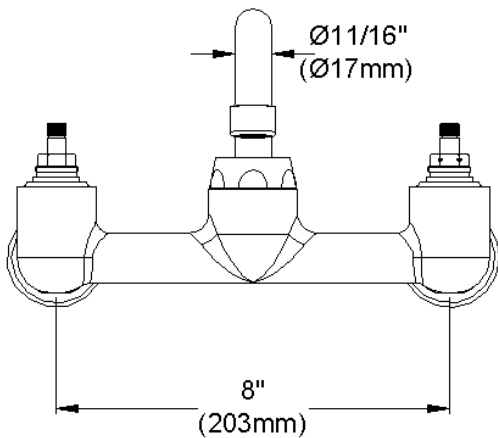

ELKAY[®]

SPECIFICATIONS

Commercial Faucet Model LK940TS08T6H Wall Mount 8" Center Tube Spout 8"

GENERAL FEATURES

- Quarter turn ceramic disc cartridge
- Solid brass construction
- Chrome finish
- Replacement cartridge A70001 for cold
- Replacement cartridge A70002 for hot
- Includes spout swing restriction pin
- 1/2" NPT Female Inlets

COMPLIES WITH:

- ASME/ANSI A112.18.1
- CSA B125-01
- NSF/ANSI 61
- ADA
- UPC/CUPC
- IAPMO Listed

Wristblade Handle 6 inch, Two Piece

Replacement Handle A55388
Replacement Escutcheon A55390

FRONT VIEW

(shown less handles)