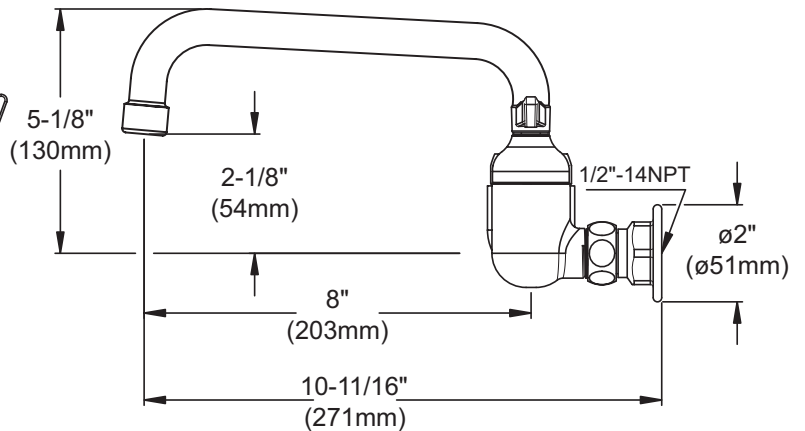

ELKAY[®]

SPECIFICATIONS

Commercial Faucet Model LK940TS08L2H Wall Mount 8" Center Tube Spout 8"

GENERAL FEATURES

- Quarter turn ceramic disc cartridge
- Solid brass construction
- Chrome finish
- Replacement cartridge A70001 for cold
- Replacement cartridge A70002 for hot
- Includes spout swing restriction pin
- 1/2" NPT Female Inlets

COMPLIES WITH:

- ASME/ANSI A112.18.1
- CSA B125-01
- NSF/ANSI 61
- ADA
- UPC/CUPC
- IAPMO Listed

FRONT VIEW

SIDE VIEW

Job Name:	Item #:
Notes:	
Architect/Engineer Approval:	Date:

For warranty information go to www.elkayusa.com