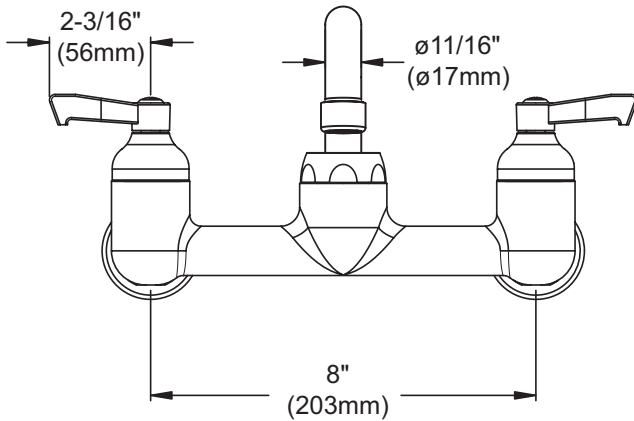

ELKAY[®]

SPECIFICATIONS

Commercial Faucet Model LK940TS08L2H Wall Mount 8" Center Tube Spout 8"

GENERAL FEATURES

- Quarter turn ceramic disc cartridge
- Solid brass construction
- Chrome finish
- Replacement cartridge A70001 for cold
- Replacement cartridge A70002 for hot
- Includes spout swing restriction pin
- 1/2" NPT Female Inlets

COMPLIES WITH:

- ASME/ANSI A112.18.1
- CSA B125-01
- NSF/ANSI 61
- ADA
- UPC/CUPC
- IAPMO Listed

FRONT VIEW

SIDE VIEW

Job Name:	Item #:
Notes:	
Architect/Engineer Approval:	Date:

For warranty information go to www.elkayusa.com