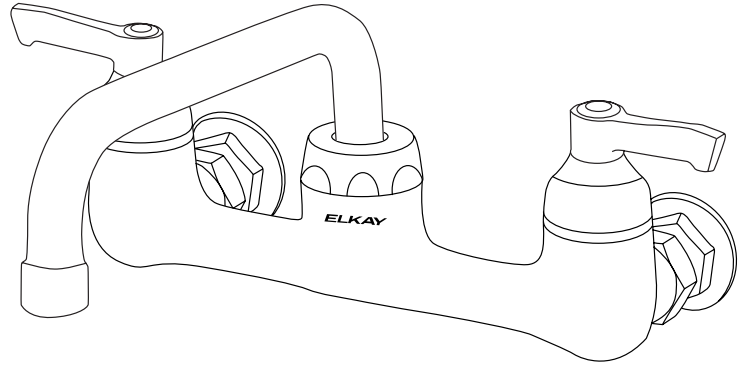

ELKAY[®]

SPECIFICATIONS

Commercial Faucet Model LK940TS08L2H Wall Mount 8" Center Tube Spout 8"

GENERAL FEATURES

- Quarter turn ceramic disc cartridge
- Solid brass construction
- Chrome finish
- Replacement cartridge A70001 for cold
- Replacement cartridge A70002 for hot
- Includes spout swing restriction pin
- 1/2" NPT Female Inlets

COMPLIES WITH:

- ASME/ANSI A112.18.1
- CSA B125-01
- NSF/ANSI 61
- ADA
- UPC/CUPC
- IAPMO Listed

FRONT VIEW

SIDE VIEW

Job Name:	Item #:
Notes:	
Architect/Engineer Approval:	Date:

For warranty information go to www.elkayusa.com