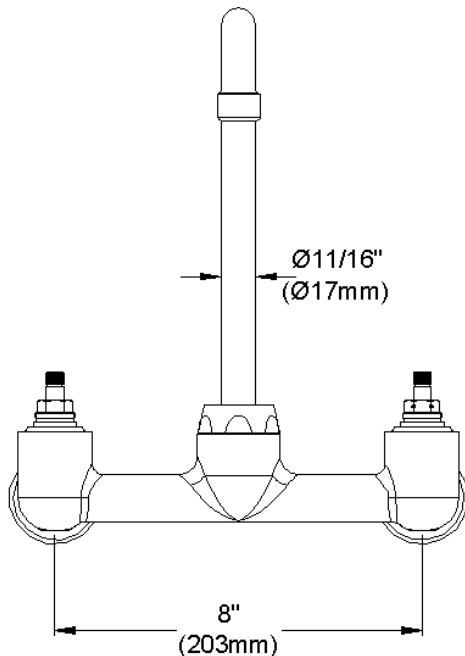

### GENERAL FEATURES

- Quarter turn ceramic disc cartridge
- Solid brass construction
- Chrome finish
- Replacement cartridge A70001 for cold
- Replacement cartridge A70002 for hot
- Includes spout swing restriction pin
- 1/2" NPT Female Inlets

### COMPLIES WITH:

- ASME/ANSI A112.18.1
- CSA B125-01
- NSF/ANSI 61
- ADA
- UPC/CUPC
- IAPMO Listed

Wristblade Handle 6 inch, Two Piece

Replacement Handle A55388  
Replacement Escutcheon A55390

**FRONT VIEW**