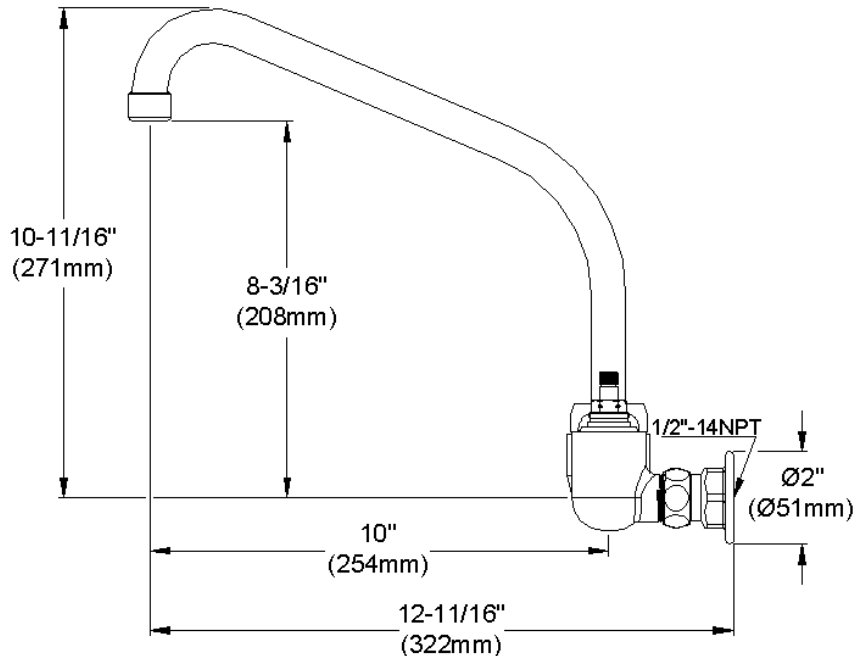

### GENERAL FEATURES

- Quarter turn ceramic disc cartridge
- Solid brass construction
- Chrome finish
- Replacement cartridge A70001 for cold
- Replacement cartridge A70002 for hot
- Includes spout swing restriction pin
- 1/2" NPT Female Inlets

### COMPLIES WITH:

- ASME/ANSI A112.18.1
- CSA B125-01
- NSF/ANSI 61
- ADA
- UPC/CUPC
- IAPMO Listed

Wristblade Handle 6 inch, Two Piece

Replacement Handle A55388  
Replacement Escutcheon A55390

**FRONT VIEW**