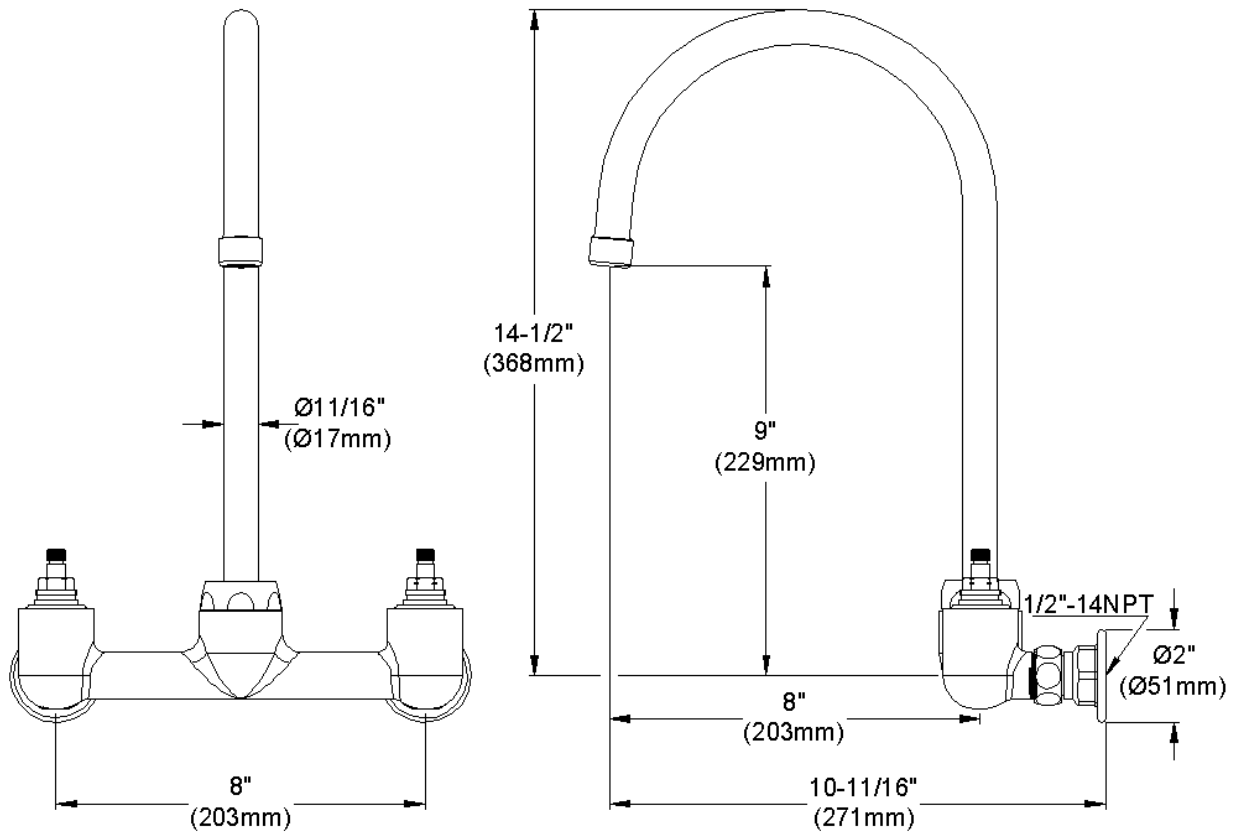

ELKAY[®]

SPECIFICATIONS

Commercial Faucet Model LK940GN08L2H Wall Mount 8" Center Gooseneck 8"

GENERAL FEATURES

- Quarter turn ceramic disc cartridge
- Solid brass construction
- Chrome finish
- Replacement cartridge A70001 for cold
- Replacement cartridge A70002 for hot
- Includes spout swing restriction pin
- 1/2" NPT Female Inlets

COMPLIES WITH:

- ASME/ANSI A112.18.1
- CSA B125-01
- NSF/ANSI 61
- ADA
- UPC/CUPC
- IAPMO Listed

Lever Handle 2 inch, Two Piece

Replacement Handle A55385
Replacement Escutcheon A55390

FRONT VIEW

(shown less handles)