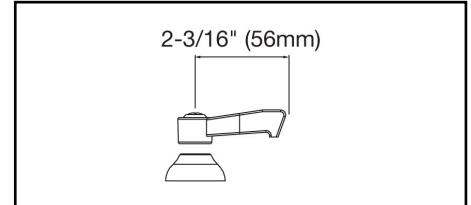

ELKAY[®]

SPECIFICATIONS

Commercial Faucet Model LK940GN08L2H Wall Mount 8" Center Gooseneck 8"

GENERAL FEATURES

- Quarter turn ceramic disc cartridge
- Solid brass construction
- Chrome finish
- Replacement cartridge A70001 for cold
- Replacement cartridge A70002 for hot
- Includes spout swing restriction pin
- 1/2" NPT Female Inlets

COMPLIES WITH:

- ASME/ANSI A112.18.1
- CSA B125-01
- NSF/ANSI 61
- ADA
- UPC/CUPC
- IAPMO Listed

Lever Handle 2 inch, Two Piece

Replacement Handle A55385
Replacement Escutcheon A55390

FRONT VIEW

(shown less handles)