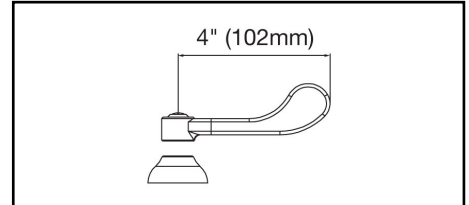

ELKAY[®]

SPECIFICATIONS

Commercial Faucet Model LK940BP07T4S Wall Mount 8" Center Bucket Hook Polished 7"

GENERAL FEATURES

- Quarter turn ceramic disc cartridge
- Solid brass construction
- Chrome finish
- Replacement cartridge A70001 for cold
- Replacement cartridge A70002 for hot
- Includes spout swing restriction pin
- Shut off valve with 1/2" NPT Female Inlets

COMPLIES WITH:

- ASME/ANSI A112.18.1
- CSA B125-01
- NSF/ANSI 61
- ADA
- UPC/CUPC
- IAPMO Listed

Wristblade Handle 4 inch, Two Piece

Replacement Handle A55387
Replacement Escutcheon A55390

FRONT VIEW

(shown less handles)