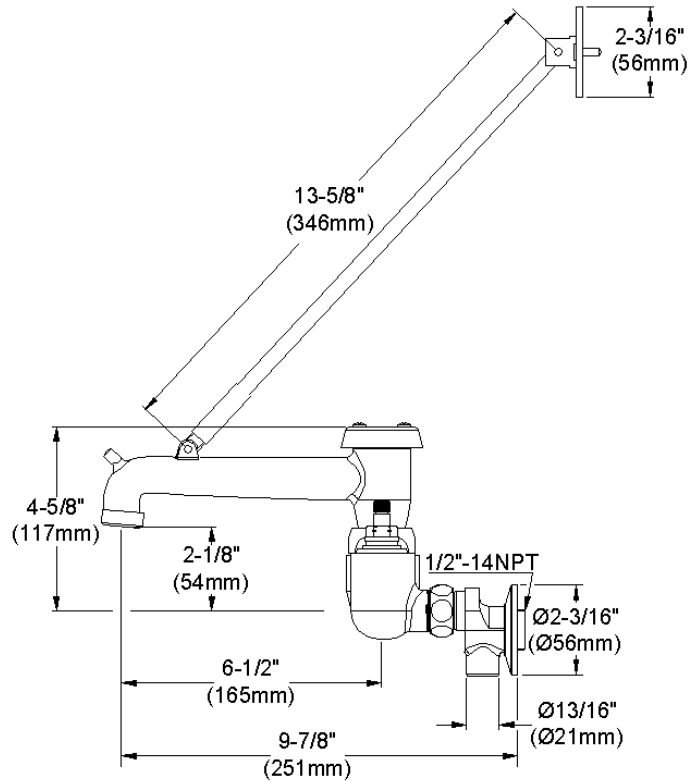

ELKAY[®]

SPECIFICATIONS

Commercial Faucet Model LK940BP07T4S Wall Mount 8" Center Bucket Hook Polished 7"

GENERAL FEATURES

- Quarter turn ceramic disc cartridge
- Solid brass construction
- Chrome finish
- Replacement cartridge A70001 for cold
- Replacement cartridge A70002 for hot
- Includes spout swing restriction pin
- Shut off valve with 1/2" NPT Female Inlets

COMPLIES WITH:

- ASME/ANSI A112.18.1
- CSA B125-01
- NSF/ANSI 61
- ADA
- UPC/CUPC
- IAPMO Listed

Wristblade Handle 4 inch, Two Piece

Replacement Handle A55387
Replacement Escutcheon A55390

FRONT VIEW

(shown less handles)