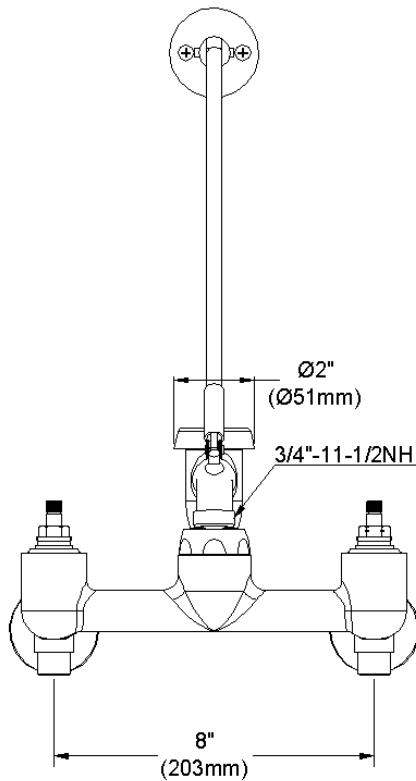

ELKAY[®]

SPECIFICATIONS

Commercial Faucet Model LK940BP07T4S Wall Mount 8" Center Bucket Hook Polished 7"

GENERAL FEATURES

- Quarter turn ceramic disc cartridge
- Solid brass construction
- Chrome finish
- Replacement cartridge A70001 for cold
- Replacement cartridge A70002 for hot
- Includes spout swing restriction pin
- Shut off valve with 1/2" NPT Female Inlets

COMPLIES WITH:

- ASME/ANSI A112.18.1
- CSA B125-01
- NSF/ANSI 61
- ADA
- UPC/CUPC
- IAPMO Listed

Wristblade Handle 4 inch, Two Piece

Replacement Handle A55387
Replacement Escutcheon A55390

FRONT VIEW

(shown less handles)