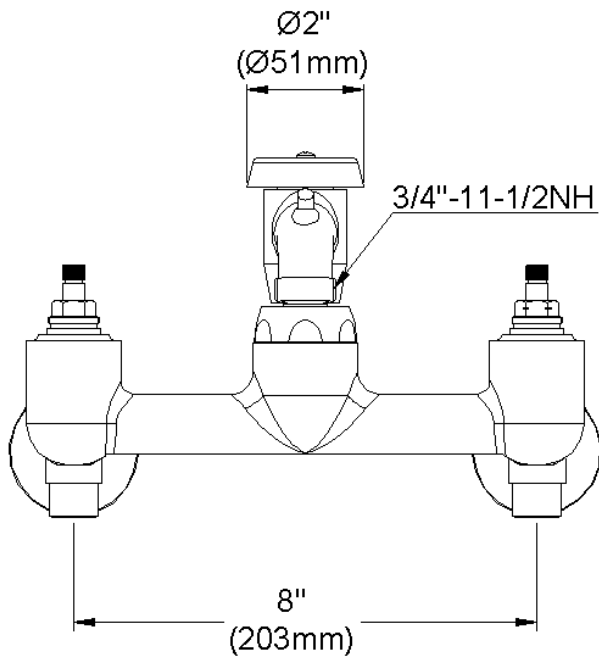

ELKAY[®]

SPECIFICATIONS

Commercial Faucet Model LK940BP03T6S Wall Mount 8" Center Bucket Hook Polished 3"

GENERAL FEATURES

- Quarter turn ceramic disc cartridge
- Solid brass construction
- Chrome finish
- Replacement cartridge A70001 for cold
- Replacement cartridge A70002 for hot
- Includes spout swing restriction pin
- Shut off valve with 1/2" NPT Female Inlets

COMPLIES WITH:

- ASME/ANSI A112.18.1
- CSA B125-01
- NSF/ANSI 61
- ADA
- UPC/CUPC
- IAPMO Listed

Wristblade Handle 6 inch, Two Piece

Replacement Handle A55388
Replacement Escutcheon A55390

FRONT VIEW

(shown less handles)