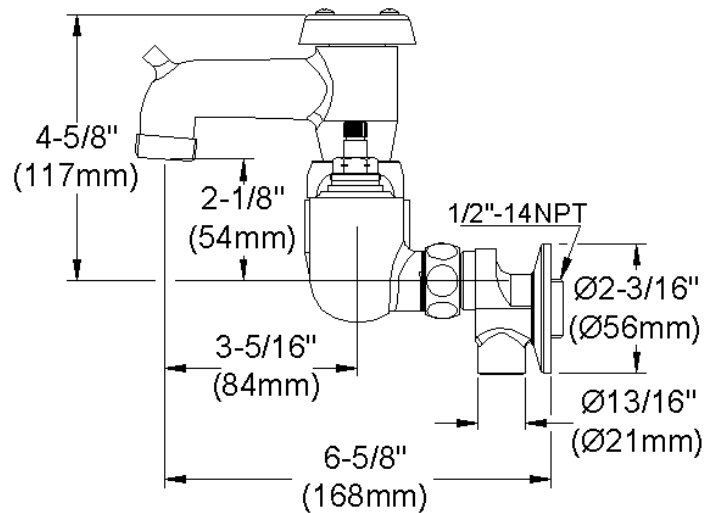

ELKAY[®]

SPECIFICATIONS

Commercial Faucet Model LK940BP03T6S Wall Mount 8" Center Bucket Hook Polished 3"

GENERAL FEATURES

- Quarter turn ceramic disc cartridge
- Solid brass construction
- Chrome finish
- Replacement cartridge A70001 for cold
- Replacement cartridge A70002 for hot
- Includes spout swing restriction pin
- Shut off valve with 1/2" NPT Female Inlets

COMPLIES WITH:

- ASME/ANSI A112.18.1
- CSA B125-01
- NSF/ANSI 61
- ADA
- UPC/CUPC
- IAPMO Listed

Wristblade Handle 6 inch, Two Piece

Replacement Handle A55388
Replacement Escutcheon A55390

FRONT VIEW

(shown less handles)