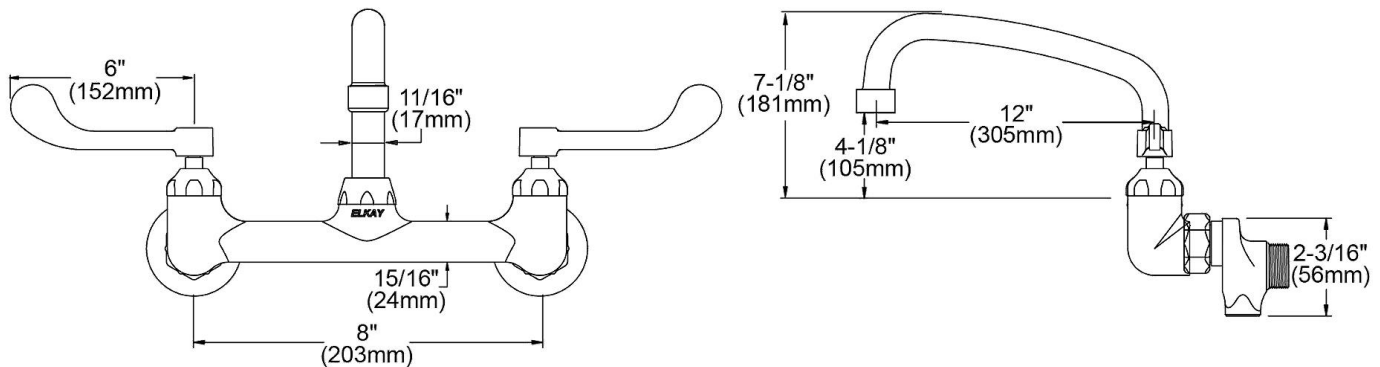

AMERICAN PRIDE. A LIFETIME TRADITION.
Like your family, the Elkay family has values and traditions that endure. For almost a century, Elkay has been a family-owned and operated company, providing thousands of jobs that support our families and communities.

Product Compliance: ADA & ICC A117.1
ASME A112.18.1/CSA B125.1
NSF 61
NSF 372 (lead free)

[Clean and Care Manual (PDF)](#)
[Installation Instructions (PDF)](#)
[Limited Warranty (PDF)](#)