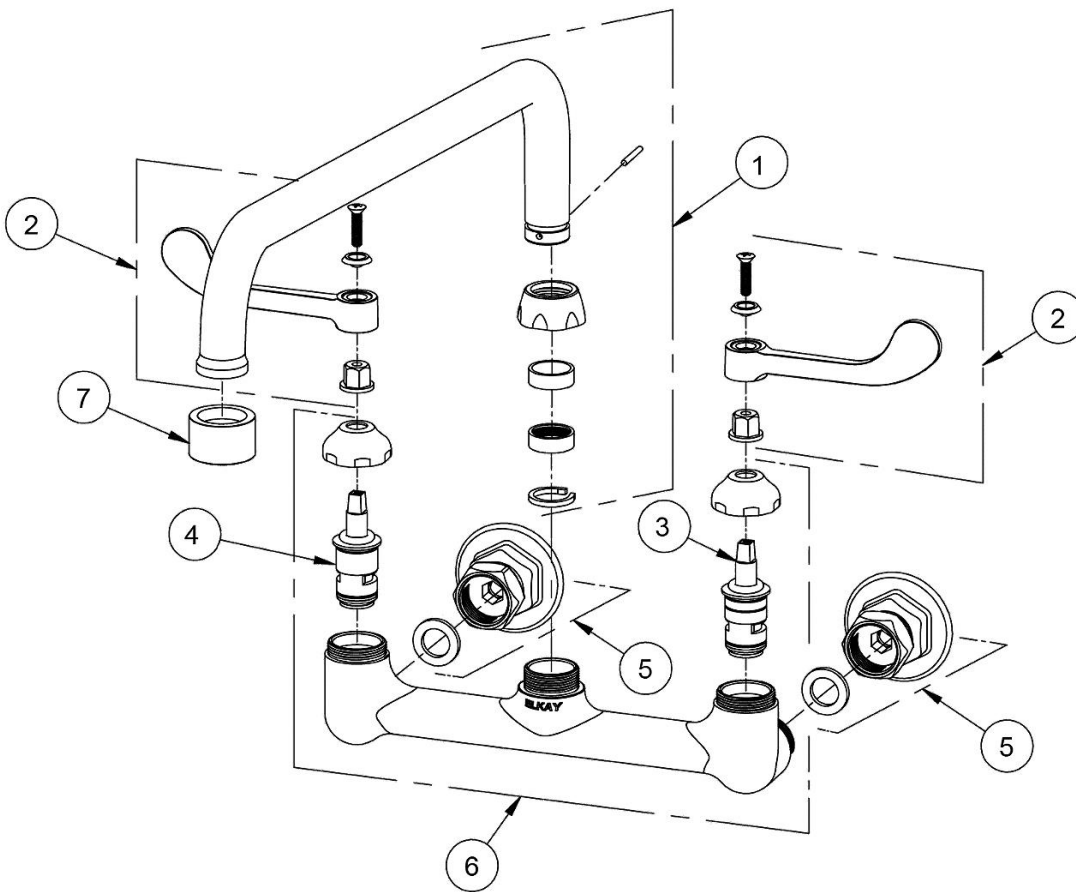

PRODUCT SPECIFICATIONS

Food Service Wall Mount Faucet. Faucet has a flow rate of 1.5 GPM, and is made of Chrome Plated Brass material, with a Quarter Turn Ceramic Disc valve. Faucet requires 2 faucet holes.

Mounting Type:	Wall Mount
Special Features:	Low Flow Solid Brass Construction 1/2" adjustable inlets with integral stops
Finish:	Chrome (CR)
Handle Type:	6" Wristblade Handle
Deck Clearance:	4-1/8"
Spout Reach:	12"
Spout Height:	7-1/8"
Hole Drillings:	2
Material:	Chrome Plated Brass
Valve Type:	Quarter Turn Ceramic Disc
Valve Connection:	1/2" NPT Female
Flow Rate:	1.5 GPM
Faucet Hole Spread:	8"
Spout Type:	Arc Tube

Product Compliance: ADA & ICC A117.1
ASME A112.18.1/CSA B125.1
NSF 61
NSF 372 (lead free)

[Clean and Care Manual \(PDF\)](#)
[Installation Instructions \(PDF\)](#)
[Limited Warranty \(PDF\)](#)

PART: _____ QTY: _____
PROJECT: _____
CONTACT: _____
DATE: _____
NOTES: _____
APPROVAL: _____

ITEM	IND. PART	DESCRIPTION
1	A55399	Spout
2	45920C	Handle, 6"
3	45923C	Right Cold Cartridge
4	45924C	Left Hot Cartridge
5	A55413	1/2" Adjustable Inlet
6	45912C	Body
7	LK734	2.2 GPM VR Aerator

In keeping with our policy of continuing product improvement, Elkay reserves the right to change product specifications without notice. Please visit elkay.com for the most current version of Elkay product specification sheets. This specification describes an Elkay product with design, quality, and functional benefits to the user. When making a comparison of other producers' offerings, be certain these features are not overlooked.