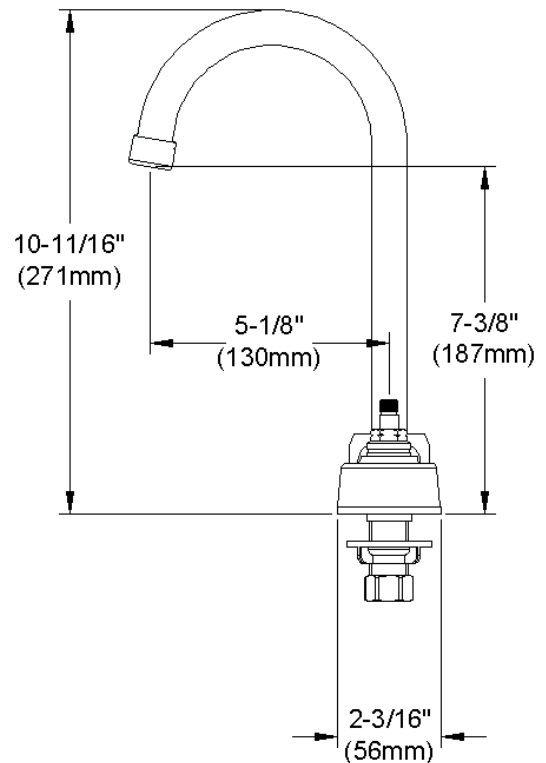

ELKAY[®]

SPECIFICATIONS

Commercial Faucet Model LK810GN05T6 Deck Mount 8" Center Gooseneck 5"

GENERAL FEATURES

- Quarter turn ceramic disc cartridge
- Solid brass construction
- Chrome finish
- Replacement cartridge A70001 for cold
- Replacement cartridge A70002 for hot
- Includes spout swing restriction pin

COMPLIES WITH:

- ASME/ANSI A112.18.1
- CSA B125-01
- NSF/ANSI 61
- ADA
- UPC/CUPC
- IAPMO Listed

Wristblade Handle 6 inch, Two Piece

Replacement Handle A55388
Replacement Escutcheon A55390

FRONT VIEW

(shown less handles)