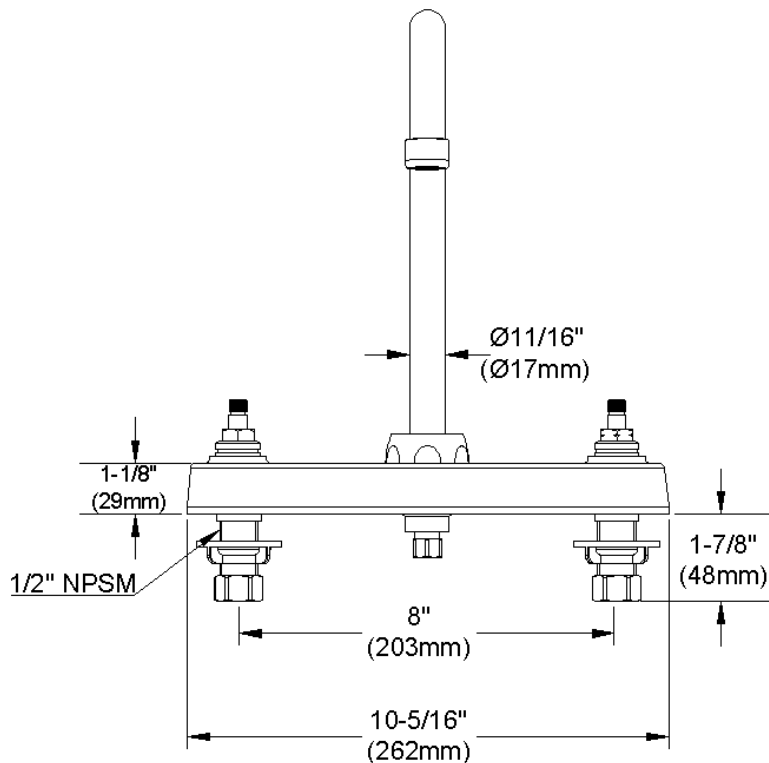

ELKAY[®]

SPECIFICATIONS

Commercial Faucet Model LK810GN05T6 Deck Mount 8" Center Gooseneck 5"

GENERAL FEATURES

- Quarter turn ceramic disc cartridge
- Solid brass construction
- Chrome finish
- Replacement cartridge A70001 for cold
- Replacement cartridge A70002 for hot
- Includes spout swing restriction pin

COMPLIES WITH:

- ASME/ANSI A112.18.1
- CSA B125-01
- NSF/ANSI 61
- ADA
- UPC/CUPC
- IAPMO Listed

Wristblade Handle 6 inch, Two Piece

Replacement Handle A55388
Replacement Escutcheon A55390

FRONT VIEW

(shown less handles)