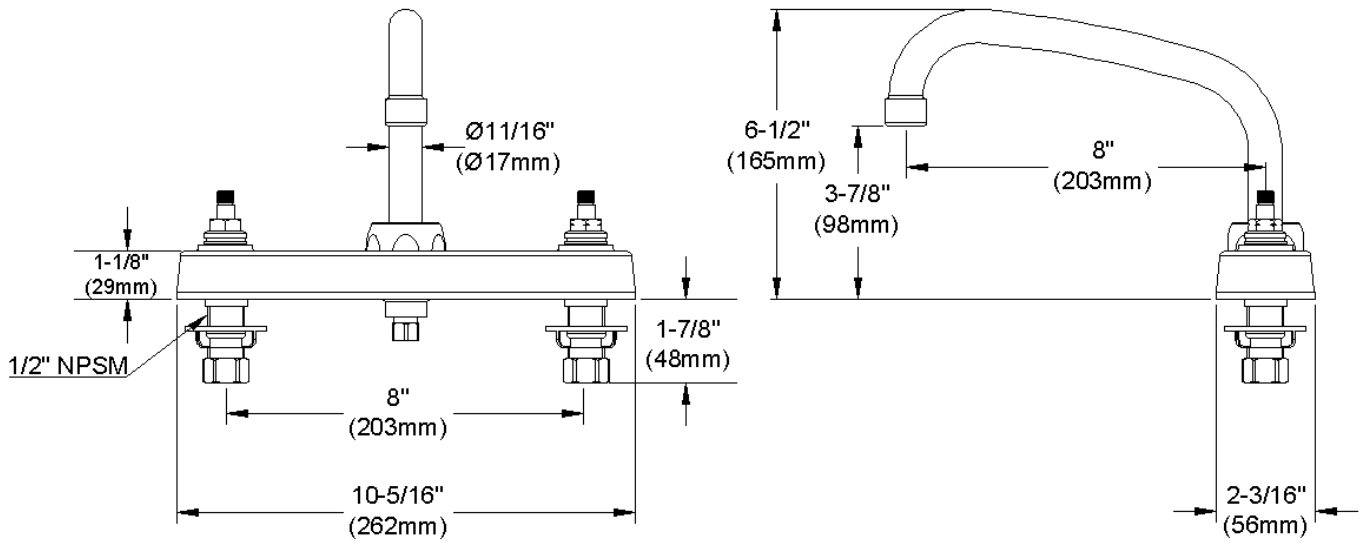

#### GENERAL FEATURES

- Quarter turn ceramic disc cartridge
- Solid brass construction
- Chrome finish
- Replacement cartridge A70001 for cold
- Replacement cartridge A70002 for hot
- Includes spout swing restriction pin

#### COMPLIES WITH:

- ASME/ANSI A112.18.1
- CSA B125-01
- NSF/ANSI 61
- ADA
- UPC/CUPC
- IAPMO Listed

Wristblade Handle 6 inch, Two Piece

Replacement Handle A55388  
Replacement Escutcheon A55390

**FRONT VIEW**