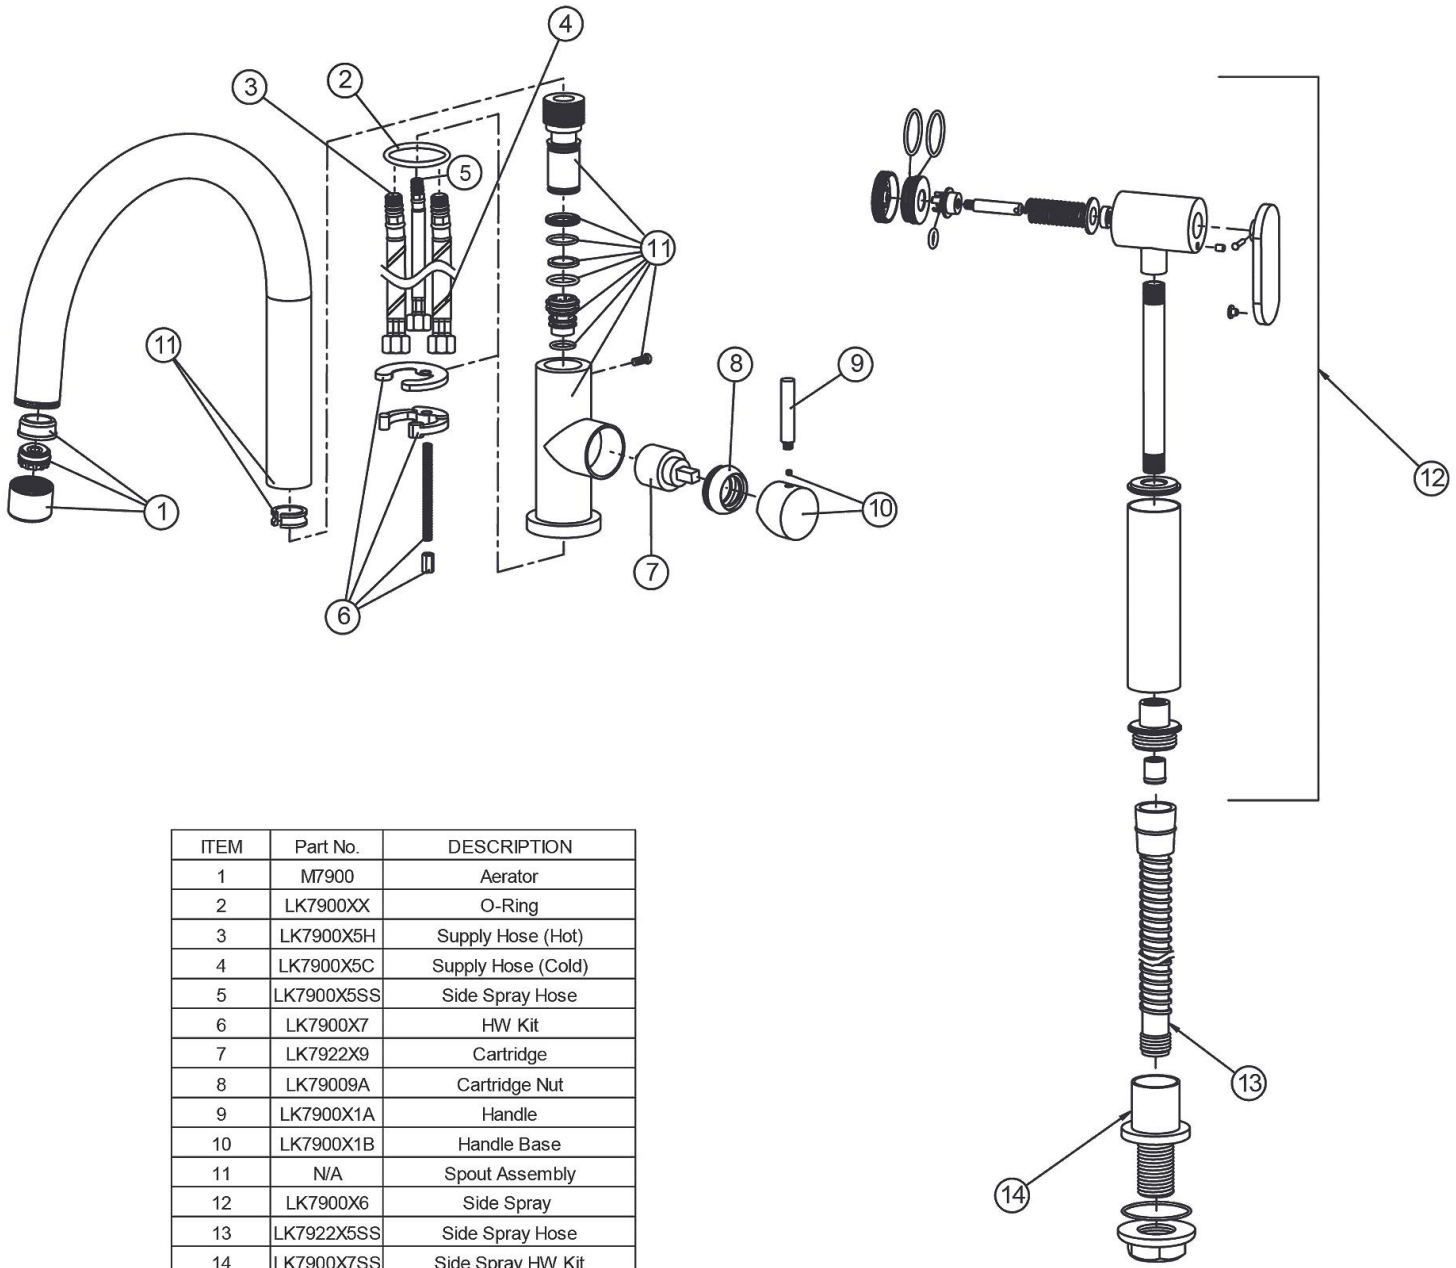

ITEM	Part No.	DESCRIPTION
1	M7900	Aerator
2	LK7900XX	O-Ring
3	LK7900X5H	Supply Hose (Hot)
4	LK7900X5C	Supply Hose (Cold)
5	LK7900X5SS	Side Spray Hose
6	LK7900X7	HW Kit
7	LK7922X9	Cartridge
8	LK79009A	Cartridge Nut
9	LK7900X1A	Handle
10	LK7900X1B	Handle Base
11	N/A	Spout Assembly
12	LK7900X6	Side Spray
13	LK7922X5SS	Side Spray Hose
14	LK7900X7SS	Side Spray HW Kit

In keeping with our policy of continuing product improvement, Elkay reserves the right to change product specifications without notice. Please visit elkay.com for the most current version of Elkay product specification sheets. This specification describes an Elkay product with design, quality, and functional benefits to the user. When making a comparison of other producers' offerings, be certain these features are not overlooked.