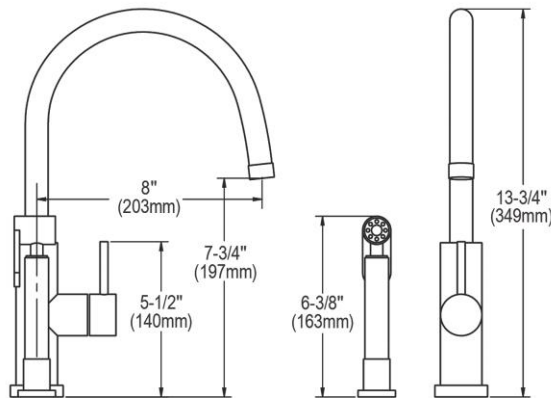

PART: _____ QTY: _____
PROJECT: _____
CONTACT: _____
DATE: _____
NOTES: _____
APPROVAL: _____

In keeping with our policy of continuing product improvement, Elkay reserves the right to change product specifications without notice. Please visit elkay.com for the most current version of Elkay product specification sheets. This specification describes an Elkay product with design, quality, and functional benefits to the user. When making a comparison of other producers' offerings, be certain these features are not overlooked.