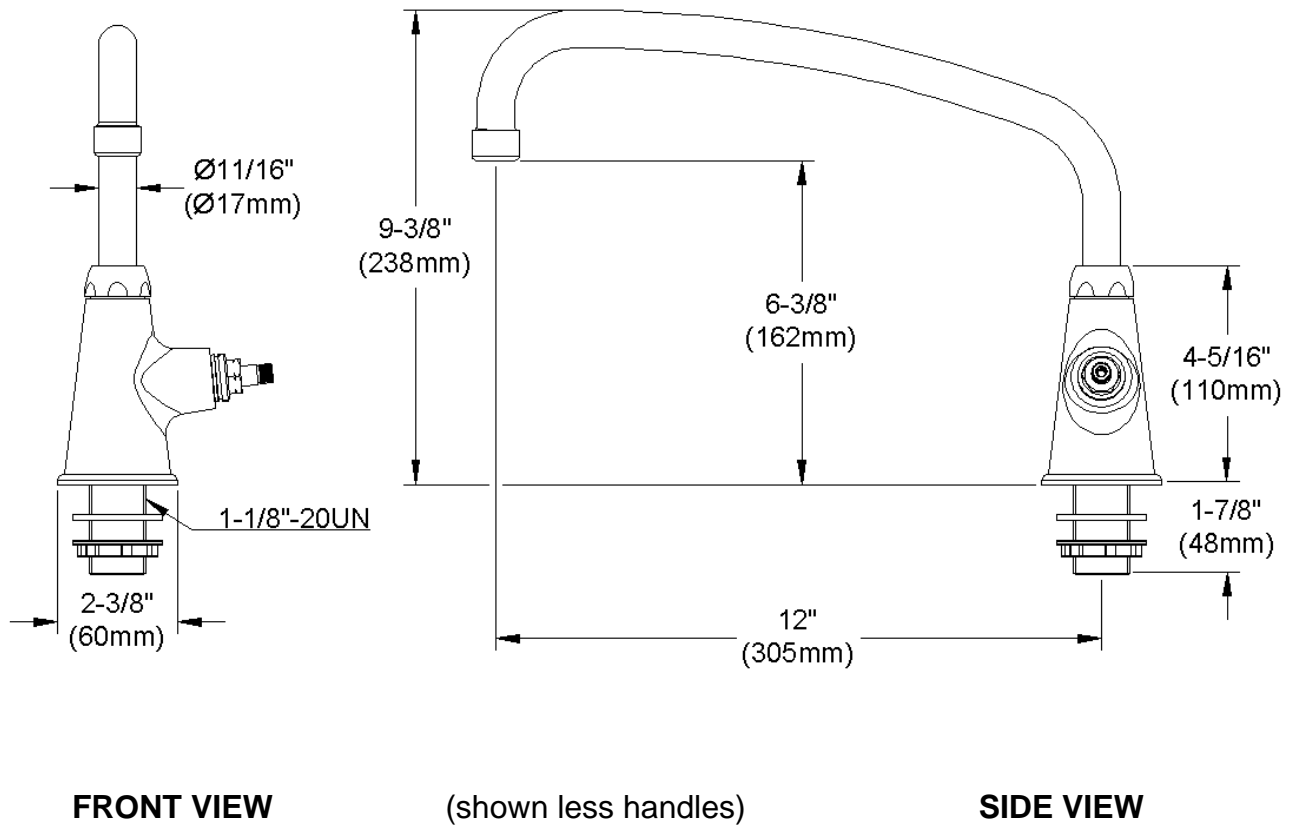

ELKAY® SPECIFICATIONS

Commercial Faucet Model LK535AT12T6 Deck Mount Single Hole Arc Tube 12"

GENERAL FEATURES

- Quarter turn ceramic disc cartridge
- Solid brass construction
- Chrome finish
- Replacement cartridge A70001 for cold
- Includes spout swing restriction pin
- Single control

COMPLIES WITH:

- ASME/ANSI A112.18.1
- CSA B125-01
- NSF/ANSI 61
- ADA
- UPC/CUPC
- IAPMO Listed

Wristblade Handle 6 inch, Two Piece

Replacement Handle A55388
Replacement Escutcheon A55391

Job Name:	Item #:
Notes:	
Architect/Engineer Approval:	Date: 10/21/2005