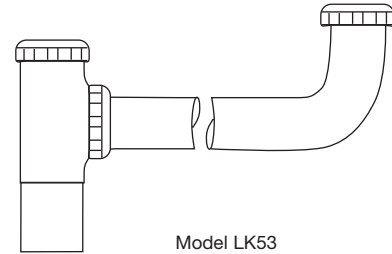

**Continuous Waste Drain Connection for a
2 Compartment Sink with End Outlet
Model LK53**

SPECIFICATIONS

GENERAL

LK53 Satin chrome plated brass 1-1/2" (38mm) O.D. continuous waste for a two compartment sink with end outlet. 30" (762mm) center to center outlet. Brass coupling nuts and 1-1/2" (38mm) O.D. x 4" (102mm) chrome plated brass tailpiece. Ship. Wt. 3 lbs.

Model LK53