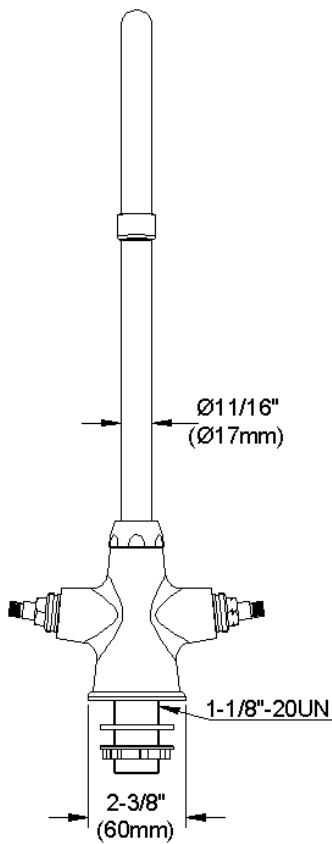

ELKAY[®]

SPECIFICATIONS

Commercial Faucet Model LK500GN08T6 Deck Mount Single Hole Gooseneck 8"

GENERAL FEATURES

- Quarter turn ceramic disc cartridge
- Solid brass construction
- Chrome Finish
- Replacement cartridge A70001 for cold
- Replacement cartridge A70002 for hot
- Includes spout swing restriction pin
- Dual control

COMPLIES WITH:

- ASME/ANSI A112.18.1
- CSA B125-01
- NSF/ANSI 61
- ADA
- UPC/CUPC
- IAPMO Listed

Wristblade Handle 6 inch, Two Piece

Replacement Handle A55388
Replacement Escutcheon A55391

FRONT VIEW

(shown less handles)