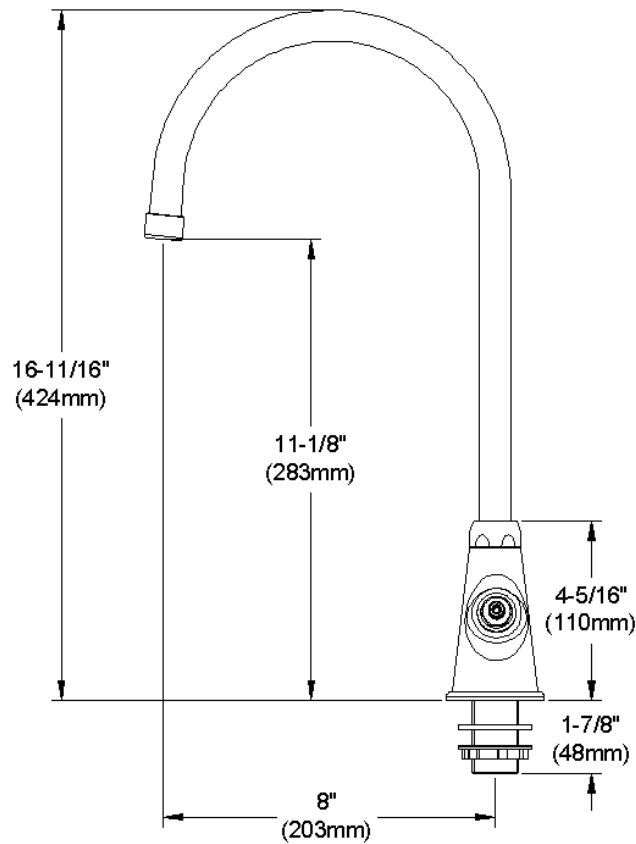

ELKAY[®]

SPECIFICATIONS

Commercial Faucet Model LK500GN08T6 Deck Mount Single Hole Gooseneck 8"

GENERAL FEATURES

- Quarter turn ceramic disc cartridge
- Solid brass construction
- Chrome Finish
- Replacement cartridge A70001 for cold
- Replacement cartridge A70002 for hot
- Includes spout swing restriction pin
- Dual control

COMPLIES WITH:

- ASME/ANSI A112.18.1
- CSA B125-01
- NSF/ANSI 61
- ADA
- UPC/CUPC
- IAPMO Listed

Wristblade Handle 6 inch, Two Piece

Replacement Handle A55388
Replacement Escutcheon A55391

FRONT VIEW

(shown less handles)