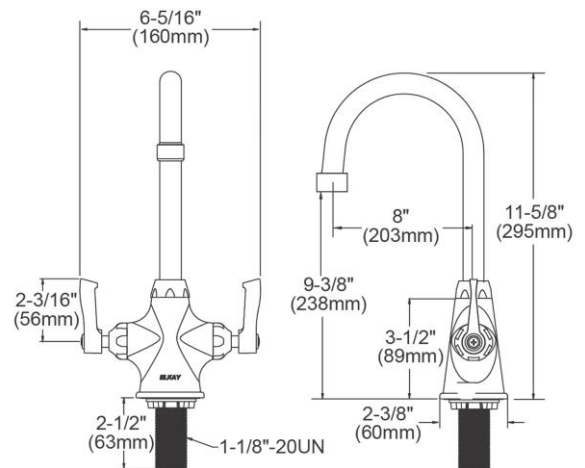

PART: _____ QTY: _____
PROJECT: _____
CONTACT: _____
DATE: _____
NOTES: _____
APPROVAL: _____

In keeping with our policy of continuing product improvement, Elkay reserves the right to change product specifications without notice. Please visit elkay.com for the most current version of Elkay product specification sheets. This specification describes an Elkay product with design, quality, and functional benefits to the user. When making a comparison of other producers' offerings, be certain these features are not overlooked.