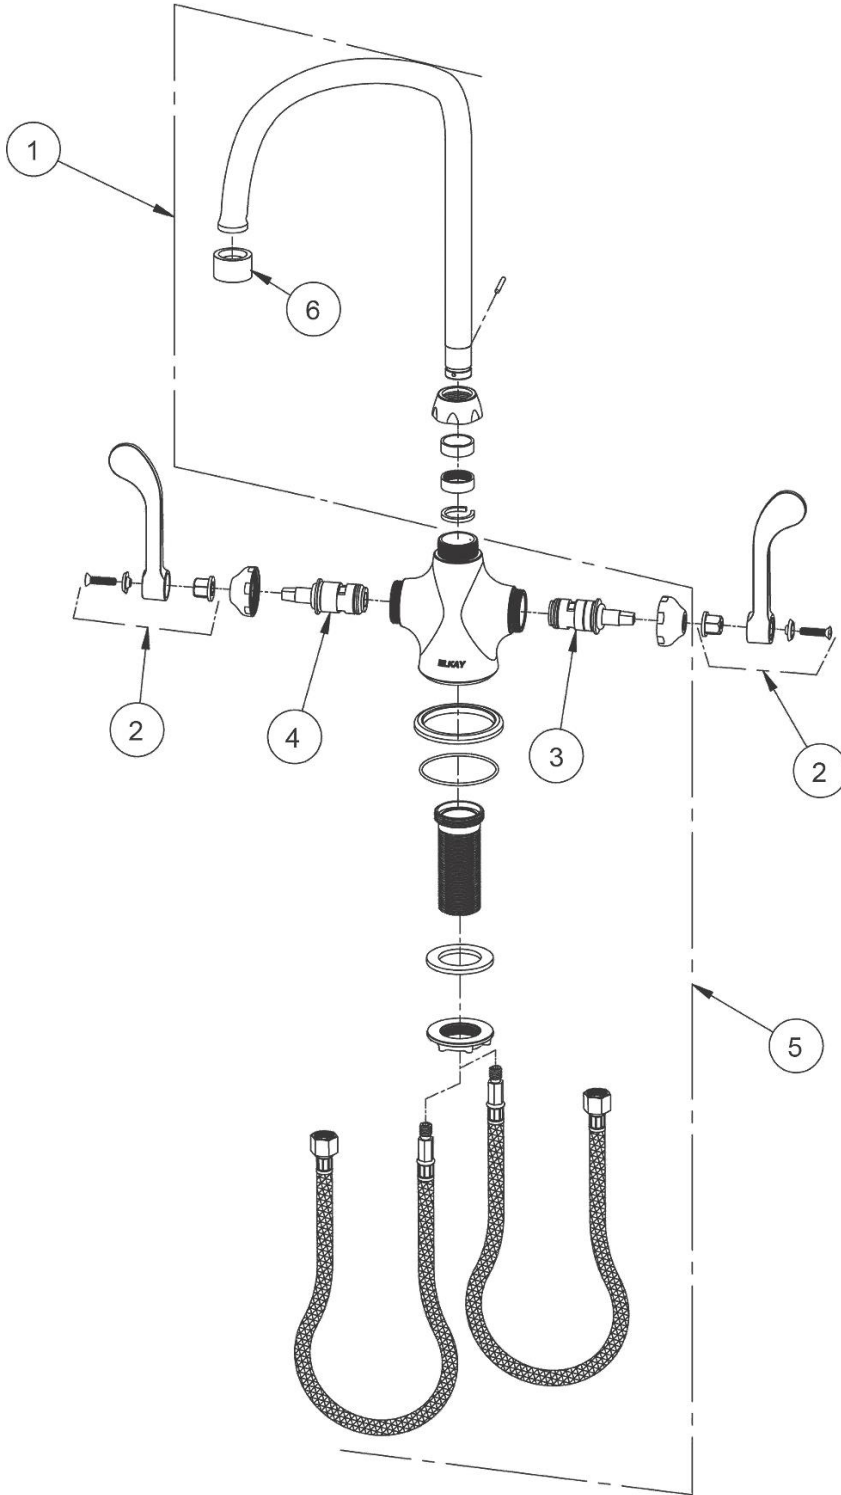

PRODUCT SPECIFICATIONS

Elkay Single Hole with Concealed Deck Faucet with 8" Gooseneck Spout 2" Lever Handles Chrome. Faucet has a flow rate of 1.5 GPM, and is made of Chrome-plated Brass material, with a Quarter Turn Ceramic Disc valve. Faucet requires 1 faucet holes.

Mounting Type:	Deck Mount
Special Features:	Low Flow Solid Brass Construction Spout Swing Restriction Pin
Finish:	Chrome (CR)
Handle Type:	2" Lever Handle
Deck Clearance:	9-3/8"
Spout Reach:	8"
Spout Height:	11-5/8"
Hole Drillings:	1
Material:	Chrome-plated Brass
Valve Type:	Quarter Turn Ceramic Disc
Valve Connection:	1 1/8" Unified Screw Thread, Standard Series
Flow Rate:	1.5 GPM
Spout Type:	Gooseneck

Product Compliance: ADA & ICC A117.1
ASME A112.18.1/CSA B125.1
NSF 61
NSF 372 (lead free)

Complies with ADA & ICC A117.1 accessibility requirements when installed according to the requirements outlined in these standards.

ITEM	IND. PART	DESCRIPTION
1	A55403	Spout
2	45918C	Handle, 2"
3	45923C	Right Cold Cartridge
4	45924C	Left Hot Cartridge
5	45915C	Body
6	LK734	2.2 GPM VR Aerator

In keeping with our policy of continuing product improvement, Elkay reserves the right to change product specifications without notice. Please visit elkay.com for the most current version of Elkay product specification sheets. This specification describes an Elkay product with design, quality, and functional benefits to the user. When making a comparison of other producers' offerings, be certain these features are not overlooked.