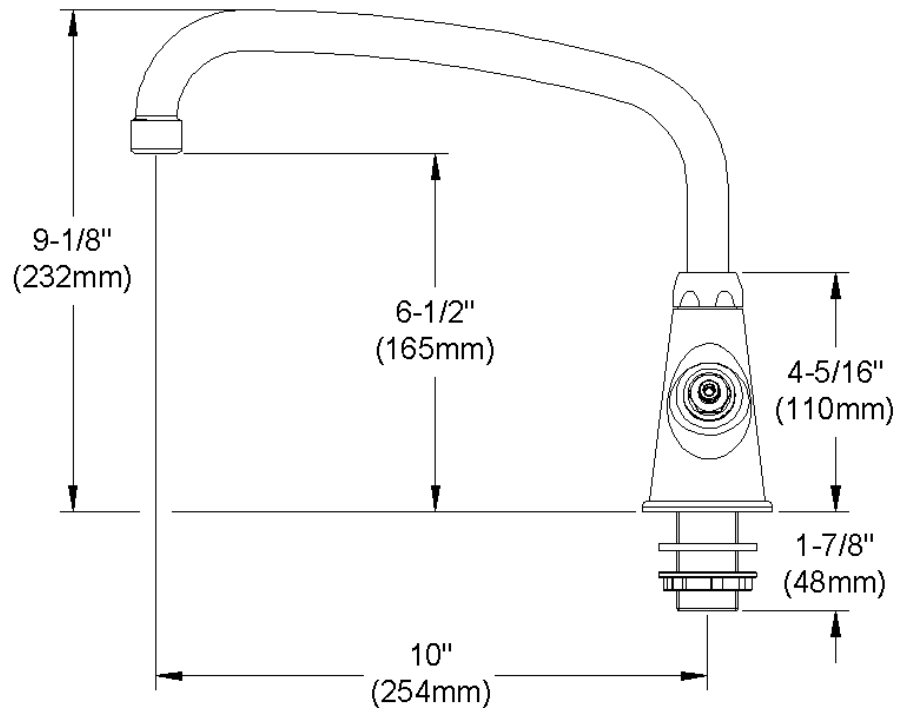

ELKAY[®]

SPECIFICATIONS

Commercial Faucet Model LK500AT10T4 Deck Mount Single Hole Arc Tube 10"

GENERAL FEATURES

- Quarter turn ceramic disc cartridge
- Solid brass construction
- Chrome Finish
- Replacement cartridge A70001 for cold
- Replacement cartridge A70002 for hot
- Includes spout swing restriction pin
- Dual control

COMPLIES WITH:

- ASME/ANSI A112.18.1
- CSA B125-01
- NSF/ANSI 61
- ADA
- UPC/CUPC
- IAPMO Listed

Wristblade Handle 4 inch, Two Piece

Replacement Handle A55387
Replacement Escutcheon A55391

FRONT VIEW

(shown less handles)