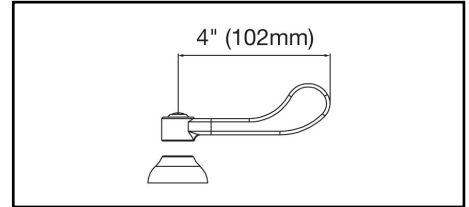

ELKAY[®]

SPECIFICATIONS

Commercial Faucet Model LK500AT10T4 Deck Mount Single Hole Arc Tube 10"

GENERAL FEATURES

- Quarter turn ceramic disc cartridge
- Solid brass construction
- Chrome Finish
- Replacement cartridge A70001 for cold
- Replacement cartridge A70002 for hot
- Includes spout swing restriction pin
- Dual control

COMPLIES WITH:

- ASME/ANSI A112.18.1
- CSA B125-01
- NSF/ANSI 61
- ADA
- UPC/CUPC
- IAPMO Listed

Wristblade Handle 4 inch, Two Piece

Replacement Handle A55387
Replacement Escutcheon A55391

FRONT VIEW

(shown less handles)