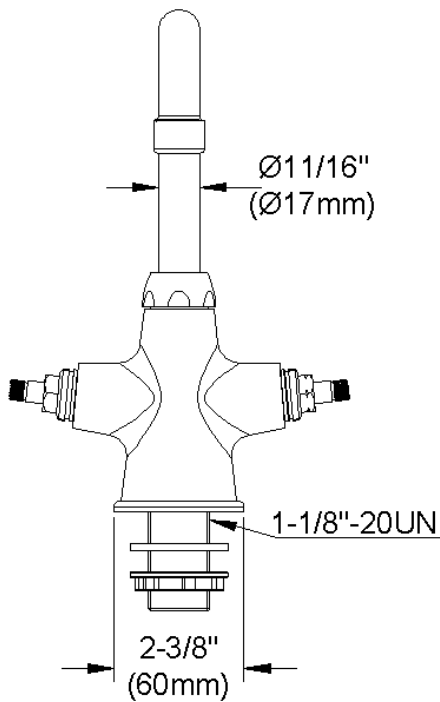

ELKAY[®]

SPECIFICATIONS

Commercial Faucet Model LK500AT10T4 Deck Mount Single Hole Arc Tube 10"

GENERAL FEATURES

- Quarter turn ceramic disc cartridge
- Solid brass construction
- Chrome Finish
- Replacement cartridge A70001 for cold
- Replacement cartridge A70002 for hot
- Includes spout swing restriction pin
- Dual control

COMPLIES WITH:

- ASME/ANSI A112.18.1
- CSA B125-01
- NSF/ANSI 61
- ADA
- UPC/CUPC
- IAPMO Listed

Wristblade Handle 4 inch, Two Piece

Replacement Handle A55387
Replacement Escutcheon A55391

FRONT VIEW

(shown less handles)