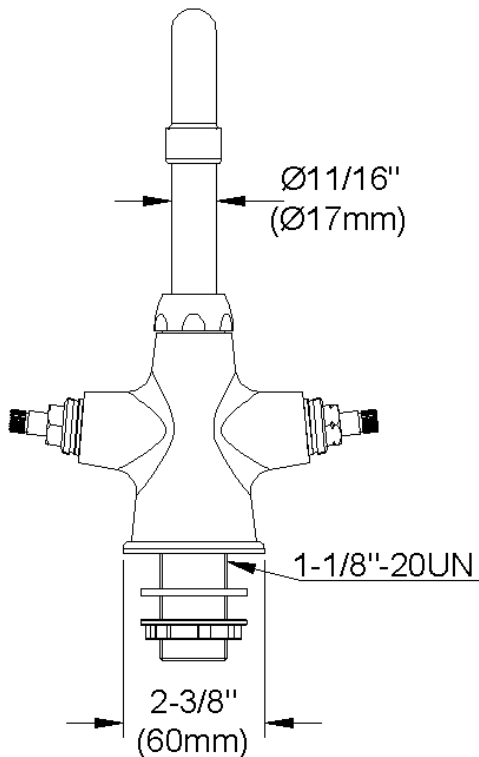

ELKAY[®]

SPECIFICATIONS

Commercial Faucet Model LK500AT08T4 Deck Mount Single Hole Arc Tube 8"

GENERAL FEATURES

- Quarter turn ceramic disc cartridge
- Solid brass construction
- Chrome Finish
- Replacement cartridge A70001 for cold
- Replacement cartridge A70002 for hot
- Includes spout swing restriction pin
- Dual control

COMPLIES WITH:

- ASME/ANSI A112.18.1
- CSA B125-01
- NSF/ANSI 61
- ADA
- UPC/CUPC
- IAPMO Listed

Wristblade Handle 4 inch, Two Piece

Replacement Handle A55387

Replacement Escutcheon A55391

FRONT VIEW

(shown less handles)