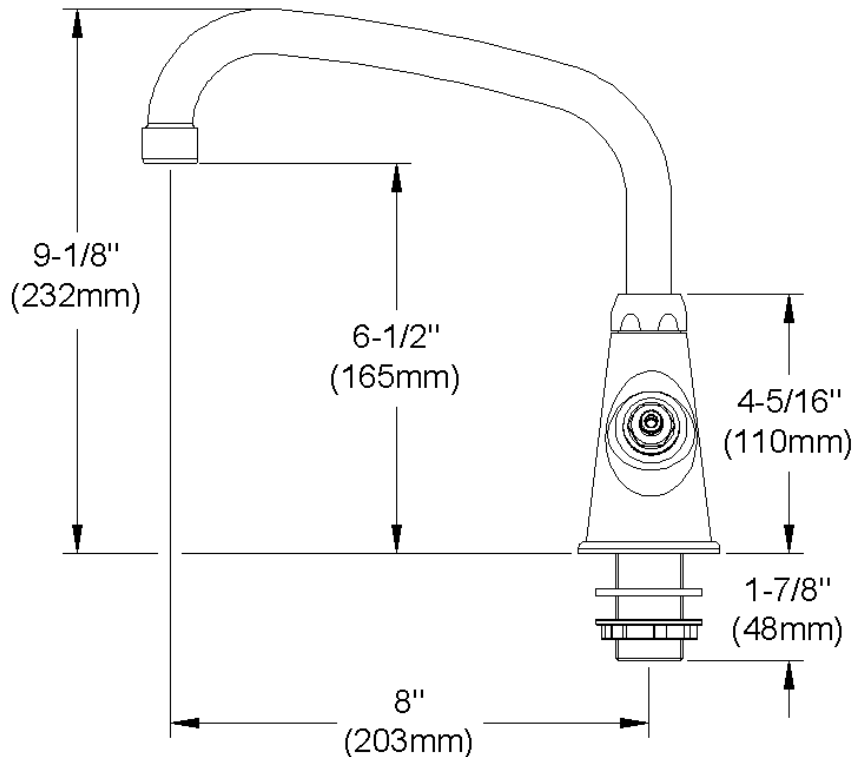

ELKAY[®]

SPECIFICATIONS

Commercial Faucet Model LK500AT08T4 Deck Mount Single Hole Arc Tube 8"

GENERAL FEATURES

- Quarter turn ceramic disc cartridge
- Solid brass construction
- Chrome Finish
- Replacement cartridge A70001 for cold
- Replacement cartridge A70002 for hot
- Includes spout swing restriction pin
- Dual control

COMPLIES WITH:

- ASME/ANSI A112.18.1
- CSA B125-01
- NSF/ANSI 61
- ADA
- UPC/CUPC
- IAPMO Listed

Wristblade Handle 4 inch, Two Piece

Replacement Handle A55387

Replacement Escutcheon A55391

FRONT VIEW

(shown less handles)