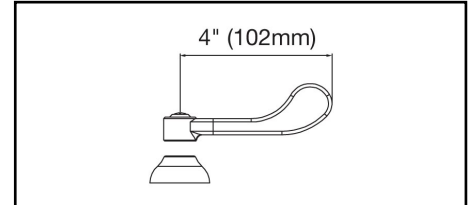

ELKAY[®]

SPECIFICATIONS

Commercial Faucet Model LK500AT08T4 Deck Mount Single Hole Arc Tube 8"

GENERAL FEATURES

- Quarter turn ceramic disc cartridge
- Solid brass construction
- Chrome Finish
- Replacement cartridge A70001 for cold
- Replacement cartridge A70002 for hot
- Includes spout swing restriction pin
- Dual control

COMPLIES WITH:

- ASME/ANSI A112.18.1
- CSA B125-01
- NSF/ANSI 61
- ADA
- UPC/CUPC
- IAPMO Listed

Wristblade Handle 4 inch, Two Piece

Replacement Handle A55387

Replacement Escutcheon A55391

FRONT VIEW

(shown less handles)