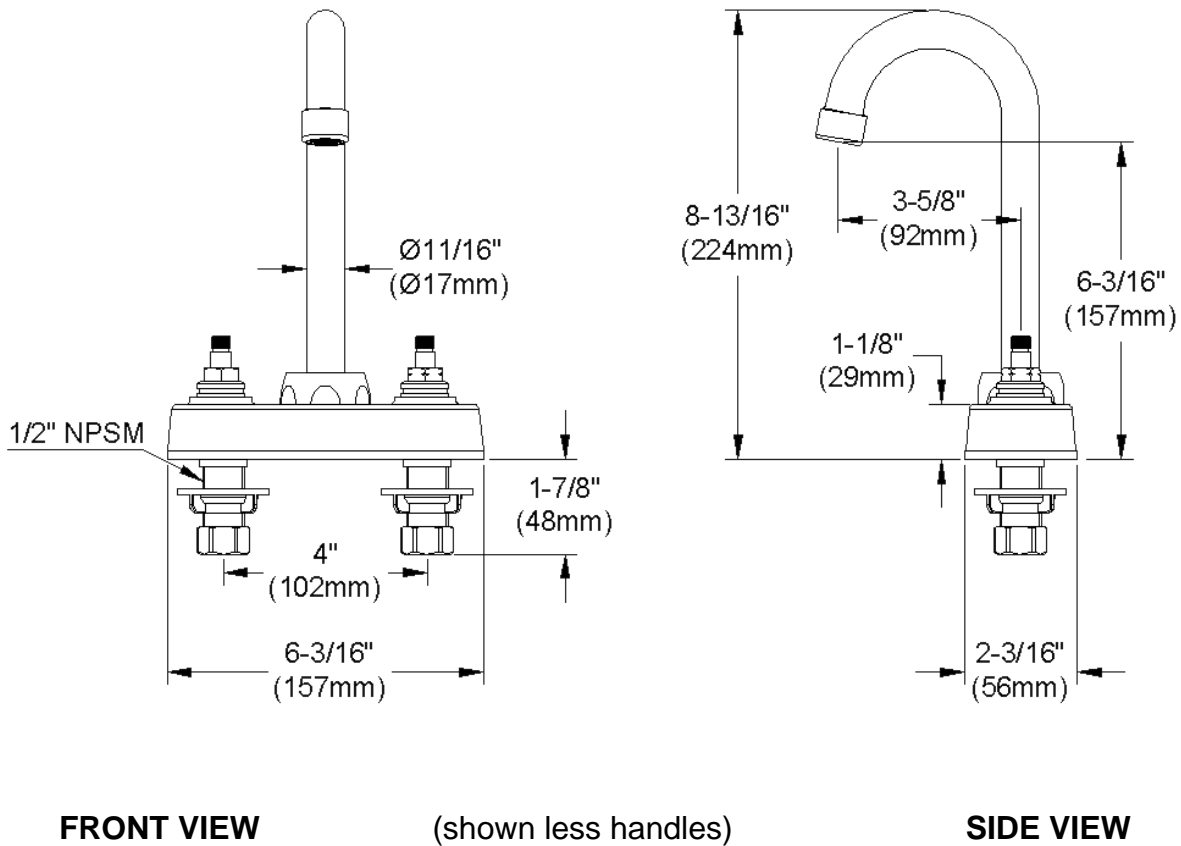

ELKAY[®]

SPECIFICATIONS

Commercial Faucet Model LK406GN04T6 Deck Mount 4" Center Gooseneck 4"

GENERAL FEATURES

- Quarter turn ceramic disc cartridge
- Solid brass construction
- Chrome finish
- Replacement cartridge A70001 for cold
- Replacement cartridge A70002 for hot
- Includes spout swing restriction pin

COMPLIES WITH:

- ASME/ANSI A112.18.1
- CSA B125-01
- NSF/ANSI 61
- ADA
- UPC/CUPC
- IAPMO Listed

Wristblade Handle 6 inch, Two Piece

Replacement Handle A55388
Replacement Escutcheon A55390

Job Name:	Item #:
Notes:	
Architect/Engineer Approval:	Date: 10/7/2005