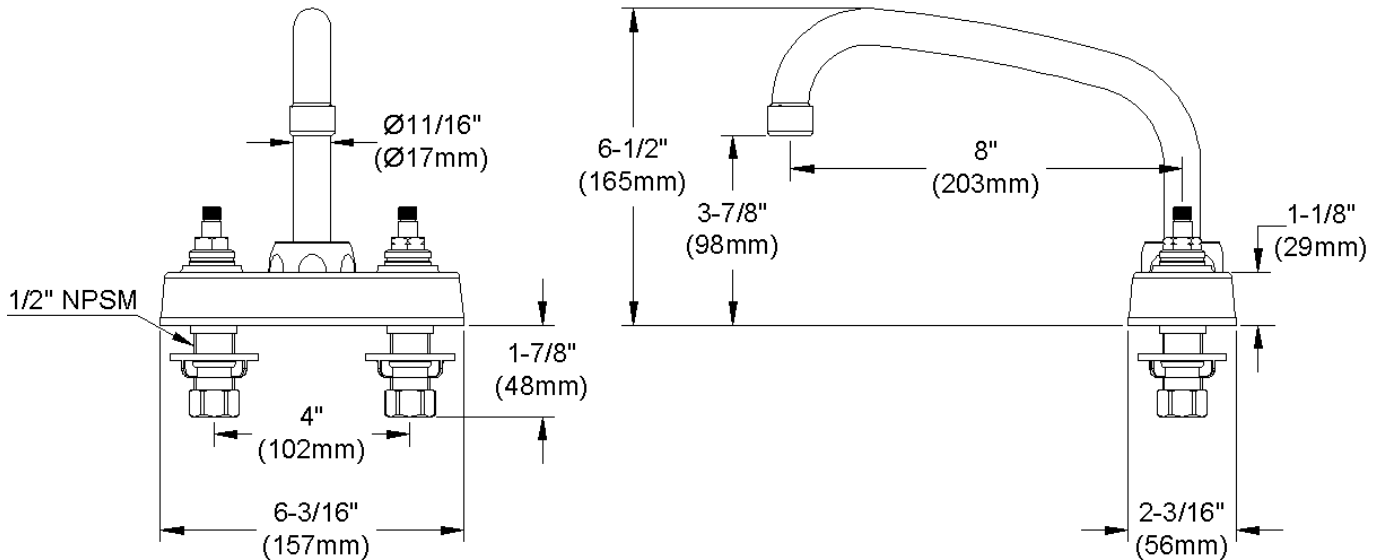

ELKAY[®]

SPECIFICATIONS

Commercial Faucet Model LK406AT08T6 Deck Mount 4" Center Arc Tube 8"

GENERAL FEATURES

- Quarter turn ceramic disc cartridge
- Solid brass construction
- Chrome finish
- Replacement cartridge A70001 for cold
- Replacement cartridge A70002 for hot
- Includes spout swing restriction pin

COMPLIES WITH:

- ASME/ANSI A112.18.1
- CSA B125-01
- NSF/ANSI 61
- ADA
- UPC/CUPC
- IAPMO Listed

Wristblade Handle 6 inch, Two Piece

Replacement Handle A55388
Replacement Escutcheon A55390

FRONT VIEW

(shown less handles)