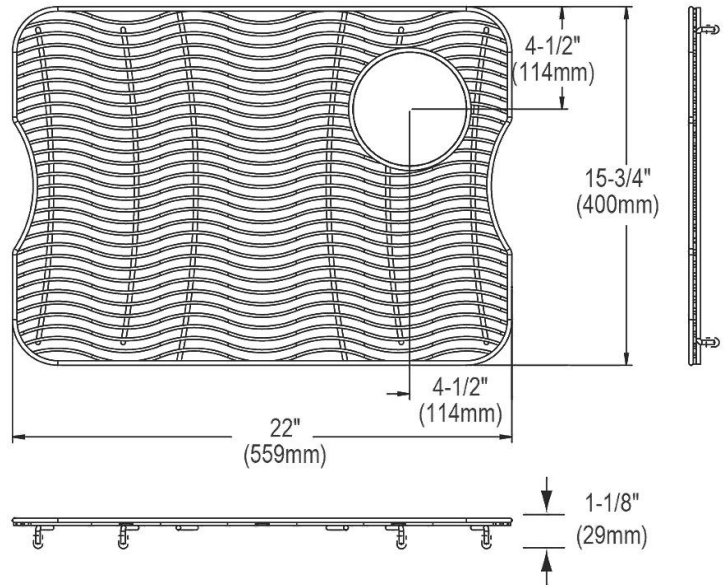

Material:	Stainless Steel
Finish:	Polished Stainless Steel
Dimensions:	22" x 15-3/4" x 1-1/8"
Fits Bowl Size(s):	23" x 16-3/4"

Special Note: For bowls with rear right drain opening.

AMERICAN PRIDE. A LIFETIME TRADITION.
Like your family, the Elkay family has values and traditions that endure. For almost a century, Elkay has been a family-owned and operated company, providing thousands of jobs that support our families and communities.

[Clean and Care Manual (PDF)](#)

[Clean and Care Manual (PDF)](#)

[Warranty (PDF)](#)