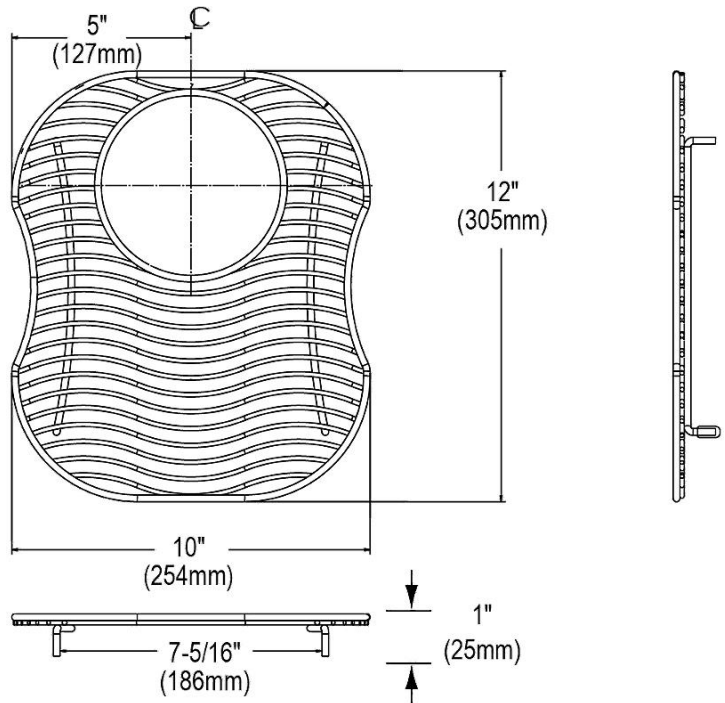

AMERICAN PRIDE. A LIFETIME TRADITION.

Like your family, the Elkay family has values and traditions that endure. For almost a century, Elkay has been a family-owned and operated company, providing thousands of jobs that support our families and communities.

[Clean and Care Manual (PDF)](#)

[Clean and Care Manual (PDF)](#)

[Warranty (PDF)](#)