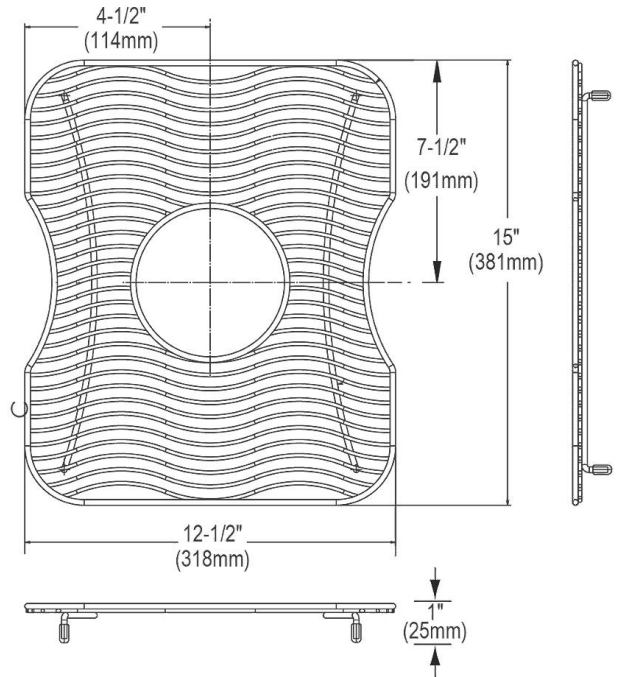

Material:	Stainless Steel
Finish:	Polished Stainless Steel
Dimensions:	12-1/2" x 15" x 1"
Fits Bowl Size(s):	13-1/2" x 16"

Special Note: For bowls with center drain opening

AMERICAN PRIDE. A LIFETIME TRADITION.
Like your family, the Elkay family has values and traditions that endure. For almost a century, Elkay has been a family-owned and operated company, providing thousands of jobs that support our families and communities.

[Clean and Care Manual (PDF)](#)

[Clean and Care Manual (PDF)](#)

[Warranty (PDF)](#)