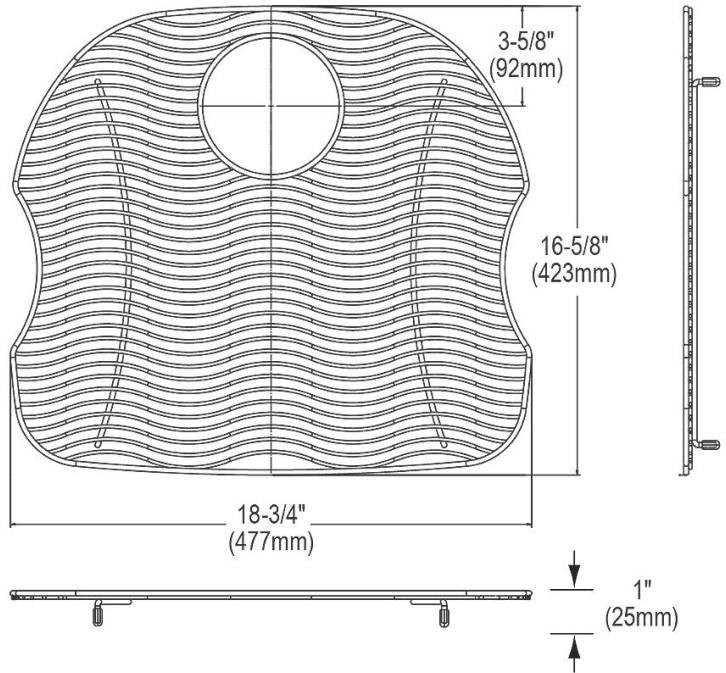

Material:	Stainless Steel
Finish:	Polished Stainless Steel
Dimensions:	18-3/4" x 16-5/8" x 1"
Fits Bowl Size(s):	Fits bowl size: 21" x 18-5/8"

Special Note: For bowls with rear center drain opening.

AMERICAN PRIDE. A LIFETIME TRADITION. Like your family, the Elkay family has values and traditions that endure. For almost a century, Elkay has been a family-owned and operated company, providing thousands of jobs that support our families and communities.

[Clean and Care Manual (PDF)](#)
[Clean and Care Manual (PDF)](#)
[Warranty (PDF)](#)