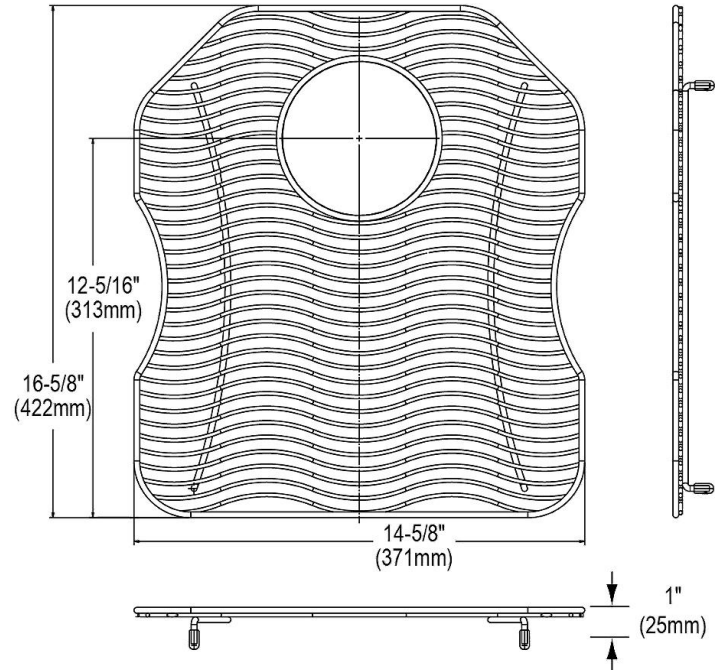

AMERICAN PRIDE. A LIFETIME TRADITION.

Like your family, the Elkay family has values and traditions that endure. For almost a century, Elkay has been a family-owned and operated company, providing thousands of jobs that support our families and communities.

[Clean and Care Manual (PDF)](#)

[Clean and Care Manual (PDF)](#)

[Warranty (PDF)](#)