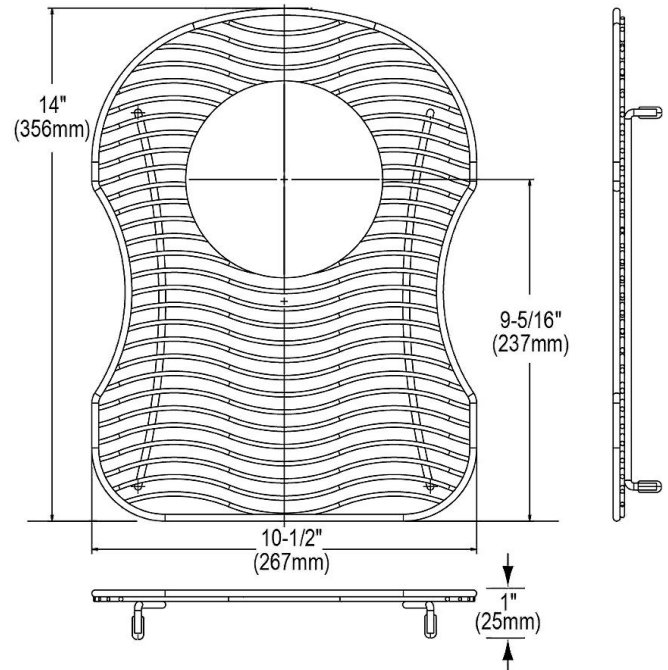

AMERICAN PRIDE. A LIFETIME TRADITION.

Like your family, the Elkay family has values and traditions that endure. For almost a century, Elkay has been a family-owned and operated company, providing thousands of jobs that support our families and communities.

[Clean and Care Manual (PDF)](#)

[Clean and Care Manual (PDF)](#)

[Warranty (PDF)](#)