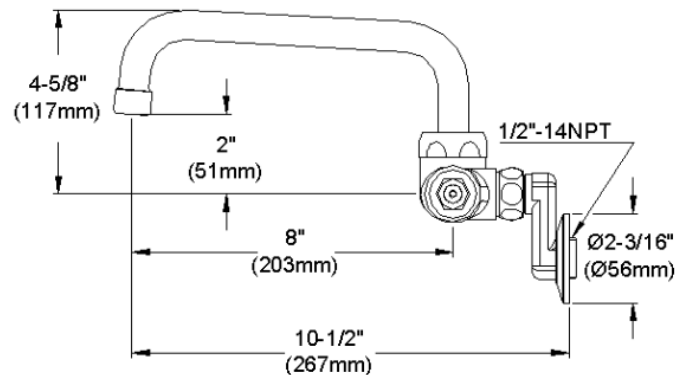

ELKAY[®]

SPECIFICATIONS

Commercial Faucet Model LK945TS08T4T Wall Mount 3"-8" Adjustable Centers Tube Spout 8"

GENERAL FEATURES

- Quarter turn ceramic disc cartridge
- Solid brass construction
- Chrome finish
- Replacement cartridge A70001 for cold
- Replacement cartridge A70002 for hot
- Includes spout swing restriction pin
- 2" offset for adjustable installation, 1/2" NPT Female Inlets

COMPLIES WITH:

- ASME/ANSI A112.18.1
- CSA B125-01
- NSF/ANSI 61
- ADA
- UPC/CUPC
- IAPMO Listed

Wristblade Handle 4 inch, Two Piece

Replacement Handle A55387
Replacement Escutcheon A55391

FRONT VIEW

(shown less handles)