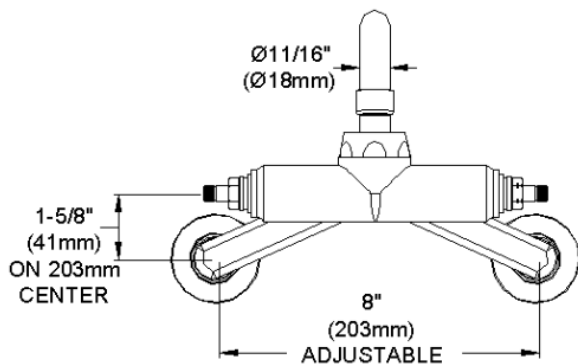

ELKAY[®]

SPECIFICATIONS

Commercial Faucet Model LK945TS08T4T Wall Mount 3"-8" Adjustable Centers Tube Spout 8"

GENERAL FEATURES

- Quarter turn ceramic disc cartridge
- Solid brass construction
- Chrome finish
- Replacement cartridge A70001 for cold
- Replacement cartridge A70002 for hot
- Includes spout swing restriction pin
- 2" offset for adjustable installation, 1/2" NPT Female Inlets

COMPLIES WITH:

- ASME/ANSI A112.18.1
- CSA B125-01
- NSF/ANSI 61
- ADA
- UPC/CUPC
- IAPMO Listed

Wristblade Handle 4 inch, Two Piece

Replacement Handle A55387
Replacement Escutcheon A55391

FRONT VIEW

(shown less handles)