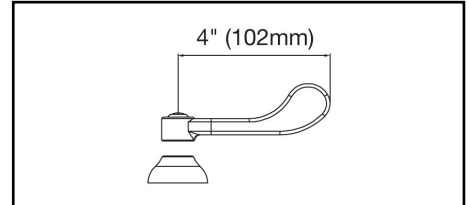

ELKAY[®]

SPECIFICATIONS

Commercial Faucet Model LK945TS08T4T Wall Mount 3"-8" Adjustable Centers Tube Spout 8"

GENERAL FEATURES

- Quarter turn ceramic disc cartridge
- Solid brass construction
- Chrome finish
- Replacement cartridge A70001 for cold
- Replacement cartridge A70002 for hot
- Includes spout swing restriction pin
- 2" offset for adjustable installation, 1/2" NPT Female Inlets

COMPLIES WITH:

- ASME/ANSI A112.18.1
- CSA B125-01
- NSF/ANSI 61
- ADA
- UPC/CUPC
- IAPMO Listed

Wristblade Handle 4 inch, Two Piece

Replacement Handle A55387
Replacement Escutcheon A55391

FRONT VIEW

(shown less handles)