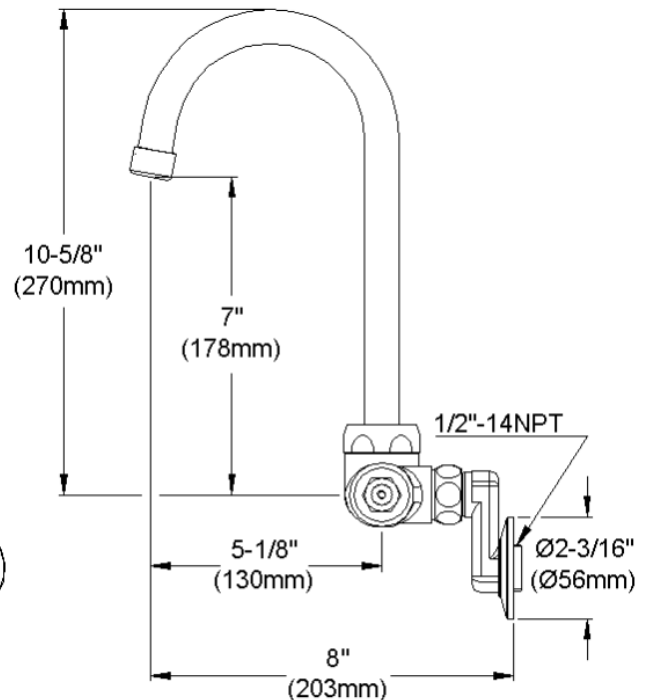

#### GENERAL FEATURES

- Quarter turn ceramic disc cartridge
- Solid brass construction
- Chrome finish
- Replacement cartridge A70001 for cold
- Replacement cartridge A70002 for hot
- Includes spout swing restriction pin
- 2" offset for adjustable installation, 1/2" NPT Female Inlets

#### COMPLIES WITH:

- ASME/ANSI A112.18.1
- CSA B125-01
- NSF/ANSI 61
- ADA
- UPC/CUPC
- IAPMO Listed

Wristblade Handle 6 inch, Two Piece

Replacement Handle A55388  
Replacement Escutcheon A55391

**FRONT VIEW**

(shown less handles)

**SIDE VIEW**

<b>Job Name:</b>	<b>Item #:</b>
<b>Notes:</b>	
<b>Architect/Engineer Approval:</b>	<b>Date: 10/17/2005</b>

For warranty information go to [www.elkayusa.com](http://www.elkayusa.com)