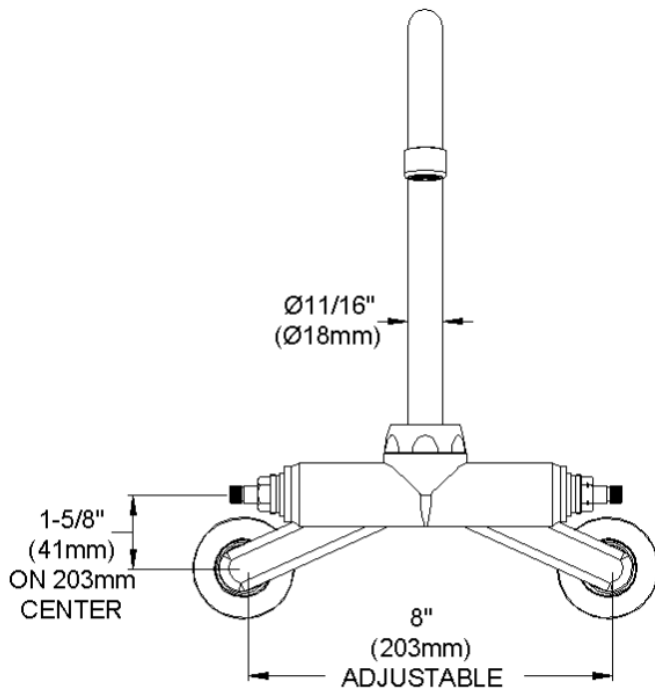

#### GENERAL FEATURES

- Quarter turn ceramic disc cartridge
- Solid brass construction
- Chrome finish
- Replacement cartridge A70001 for cold
- Replacement cartridge A70002 for hot
- Includes spout swing restriction pin
- 2" offset for adjustable installation, 1/2" NPT Female Inlets

#### COMPLIES WITH:

- ASME/ANSI A112.18.1
- CSA B125-01
- NSF/ANSI 61
- ADA
- UPC/CUPC
- IAPMO Listed

Wristblade Handle 6 inch, Two Piece

Replacement Handle A55388  
Replacement Escutcheon A55391

**FRONT VIEW**