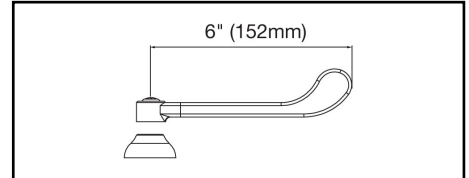

ELKAY[®]

SPECIFICATIONS

Commercial Faucet Model LK945AT12T6T Wall Mount 3"-8" Adjustable Centers Arc Tube 12"

GENERAL FEATURES

- Quarter turn ceramic disc cartridge
- Solid brass construction
- Chrome finish
- Replacement cartridge A70001 for cold
- Replacement cartridge A70002 for hot
- Includes spout swing restriction pin
- 2" offset for adjustable installation, 1/2" NPT Female Inlets

COMPLIES WITH:

- ASME/ANSI A112.18.1
- CSA B125-01
- NSF/ANSI 61
- ADA
- UPC/CUPC
- IAPMO Listed

Wristblade Handle 6 inch, Two Piece

Replacement Handle A55388
Replacement Escutcheon A55391

FRONT VIEW

(shown less handles)