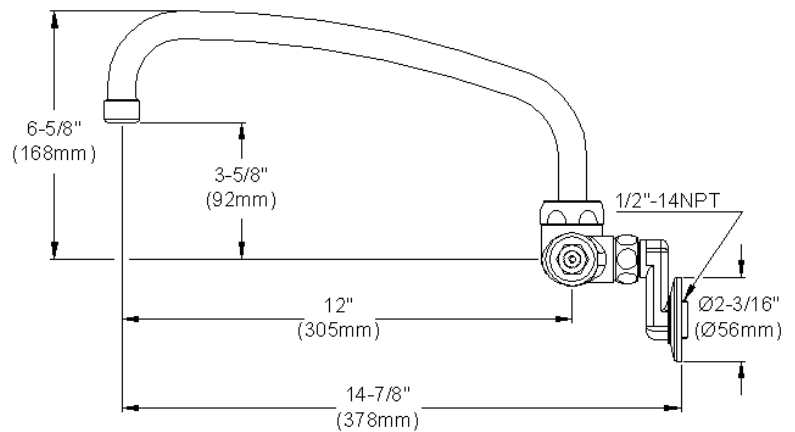

ELKAY[®]

SPECIFICATIONS

Commercial Faucet Model LK945AT12T6T Wall Mount 3"-8" Adjustable Centers Arc Tube 12"

GENERAL FEATURES

- Quarter turn ceramic disc cartridge
- Solid brass construction
- Chrome finish
- Replacement cartridge A70001 for cold
- Replacement cartridge A70002 for hot
- Includes spout swing restriction pin
- 2" offset for adjustable installation, 1/2" NPT Female Inlets

COMPLIES WITH:

- ASME/ANSI A112.18.1
- CSA B125-01
- NSF/ANSI 61
- ADA
- UPC/CUPC
- IAPMO Listed

Wristblade Handle 6 inch, Two Piece

Replacement Handle A55388
Replacement Escutcheon A55391

FRONT VIEW

(shown less handles)