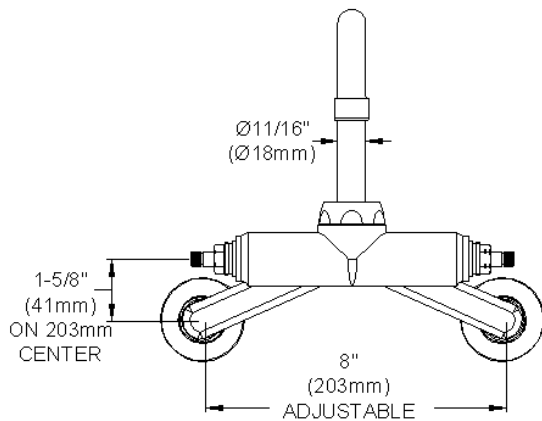

ELKAY[®]

SPECIFICATIONS

Commercial Faucet Model LK945AT12T6T Wall Mount 3"-8" Adjustable Centers Arc Tube 12"

GENERAL FEATURES

- Quarter turn ceramic disc cartridge
- Solid brass construction
- Chrome finish
- Replacement cartridge A70001 for cold
- Replacement cartridge A70002 for hot
- Includes spout swing restriction pin
- 2" offset for adjustable installation, 1/2" NPT Female Inlets

COMPLIES WITH:

- ASME/ANSI A112.18.1
- CSA B125-01
- NSF/ANSI 61
- ADA
- UPC/CUPC
- IAPMO Listed

Wristblade Handle 6 inch, Two Piece

Replacement Handle A55388
Replacement Escutcheon A55391

FRONT VIEW

(shown less handles)