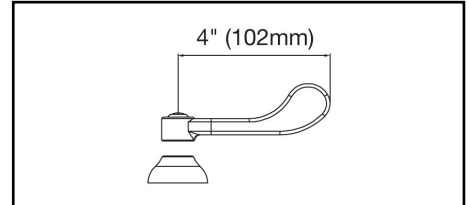

ELKAY[®]

SPECIFICATIONS

Commercial Faucet Model LK945AT08T4T Wall Mount 3"-8" Adjustable Centers Arc Tube 8"

GENERAL FEATURES

- Quarter turn ceramic disc cartridge
- Solid brass construction
- Chrome finish
- Replacement cartridge A70001 for cold
- Replacement cartridge A70002 for hot
- Includes spout swing restriction pin
- 2" offset for adjustable installation, 1/2" NPT Female Inlets

COMPLIES WITH:

- ASME/ANSI A112.18.1
- CSA B125-01
- NSF/ANSI 61
- ADA
- UPC/CUPC
- IAPMO Listed

Wristblade Handle 4 inch, Two Piece

Replacement Handle A55387
Replacement Escutcheon A55391

FRONT VIEW

(shown less handles)