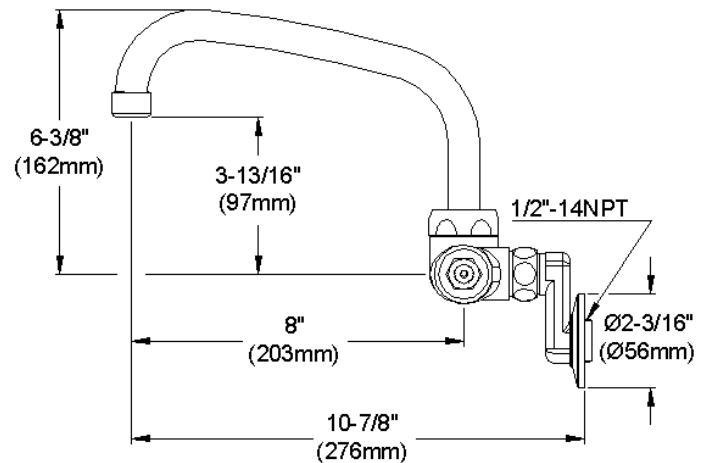

ELKAY[®]

SPECIFICATIONS

Commercial Faucet Model LK945AT08T4T Wall Mount 3"-8" Adjustable Centers Arc Tube 8"

GENERAL FEATURES

- Quarter turn ceramic disc cartridge
- Solid brass construction
- Chrome finish
- Replacement cartridge A70001 for cold
- Replacement cartridge A70002 for hot
- Includes spout swing restriction pin
- 2" offset for adjustable installation, 1/2" NPT Female Inlets

COMPLIES WITH:

- ASME/ANSI A112.18.1
- CSA B125-01
- NSF/ANSI 61
- ADA
- UPC/CUPC
- IAPMO Listed

Wristblade Handle 4 inch, Two Piece

Replacement Handle A55387
Replacement Escutcheon A55391

FRONT VIEW

(shown less handles)