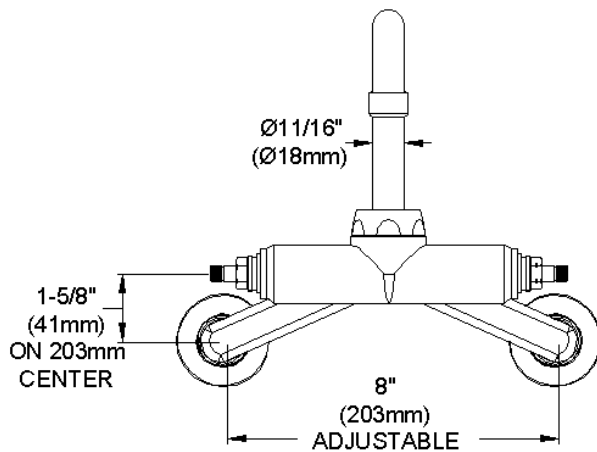

ELKAY[®]

SPECIFICATIONS

Commercial Faucet Model LK945AT08T4T Wall Mount 3"-8" Adjustable Centers Arc Tube 8"

GENERAL FEATURES

- Quarter turn ceramic disc cartridge
- Solid brass construction
- Chrome finish
- Replacement cartridge A70001 for cold
- Replacement cartridge A70002 for hot
- Includes spout swing restriction pin
- 2" offset for adjustable installation, 1/2" NPT Female Inlets

COMPLIES WITH:

- ASME/ANSI A112.18.1
- CSA B125-01
- NSF/ANSI 61
- ADA
- UPC/CUPC
- IAPMO Listed

Wristblade Handle 4 inch, Two Piece

Replacement Handle A55387
Replacement Escutcheon A55391

FRONT VIEW

(shown less handles)