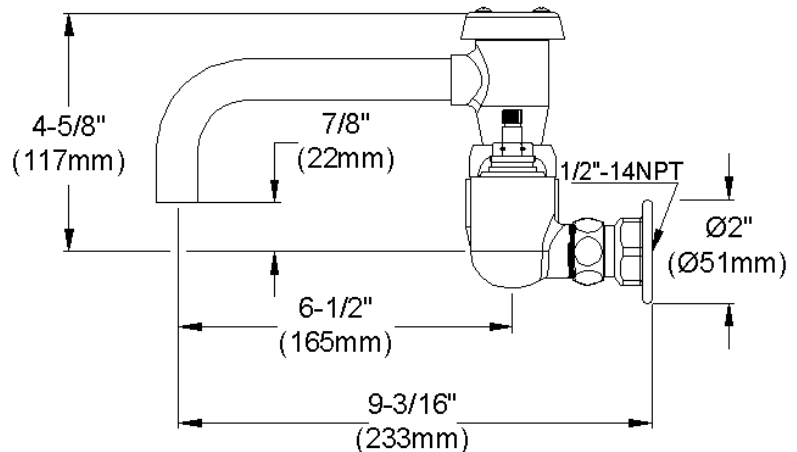

ELKAY[®]

SPECIFICATIONS

Commercial Faucet Model LK940VS07T4H Wall Mount 8" Center Vented Spout 7"

GENERAL FEATURES

- Quarter turn ceramic disc cartridge
- Solid brass construction
- Chrome finish
- Replacement cartridge A70001 for cold
- Replacement cartridge A70002 for hot
- Includes spout swing restriction pin
- 1/2" NPT Female Inlets

COMPLIES WITH:

- ASME/ANSI A112.18.1
- CSA B125-01
- NSF/ANSI 61
- ADA
- UPC/CUPC
- IAPMO Listed

Wristblade Handle 4 inch, Two Piece

Replacement Handle A55387
Replacement Escutcheon A55390

FRONT VIEW

(shown less handles)