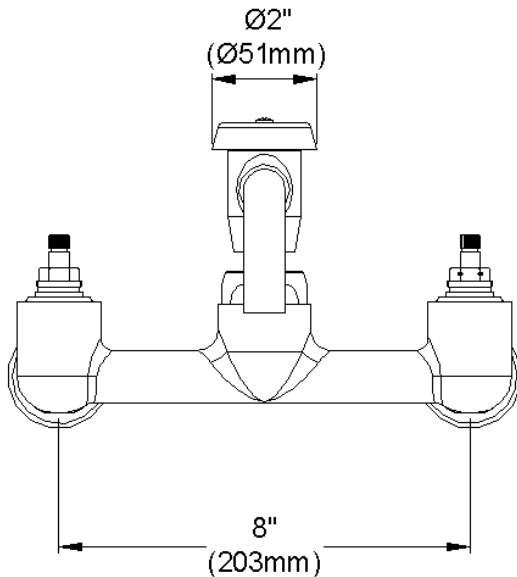

ELKAY[®]

SPECIFICATIONS

Commercial Faucet Model LK940VS07T4H Wall Mount 8" Center Vented Spout 7"

GENERAL FEATURES

- Quarter turn ceramic disc cartridge
- Solid brass construction
- Chrome finish
- Replacement cartridge A70001 for cold
- Replacement cartridge A70002 for hot
- Includes spout swing restriction pin
- 1/2" NPT Female Inlets

COMPLIES WITH:

- ASME/ANSI A112.18.1
- CSA B125-01
- NSF/ANSI 61
- ADA
- UPC/CUPC
- IAPMO Listed

Wristblade Handle 4 inch, Two Piece

Replacement Handle A55387
Replacement Escutcheon A55390

FRONT VIEW

(shown less handles)